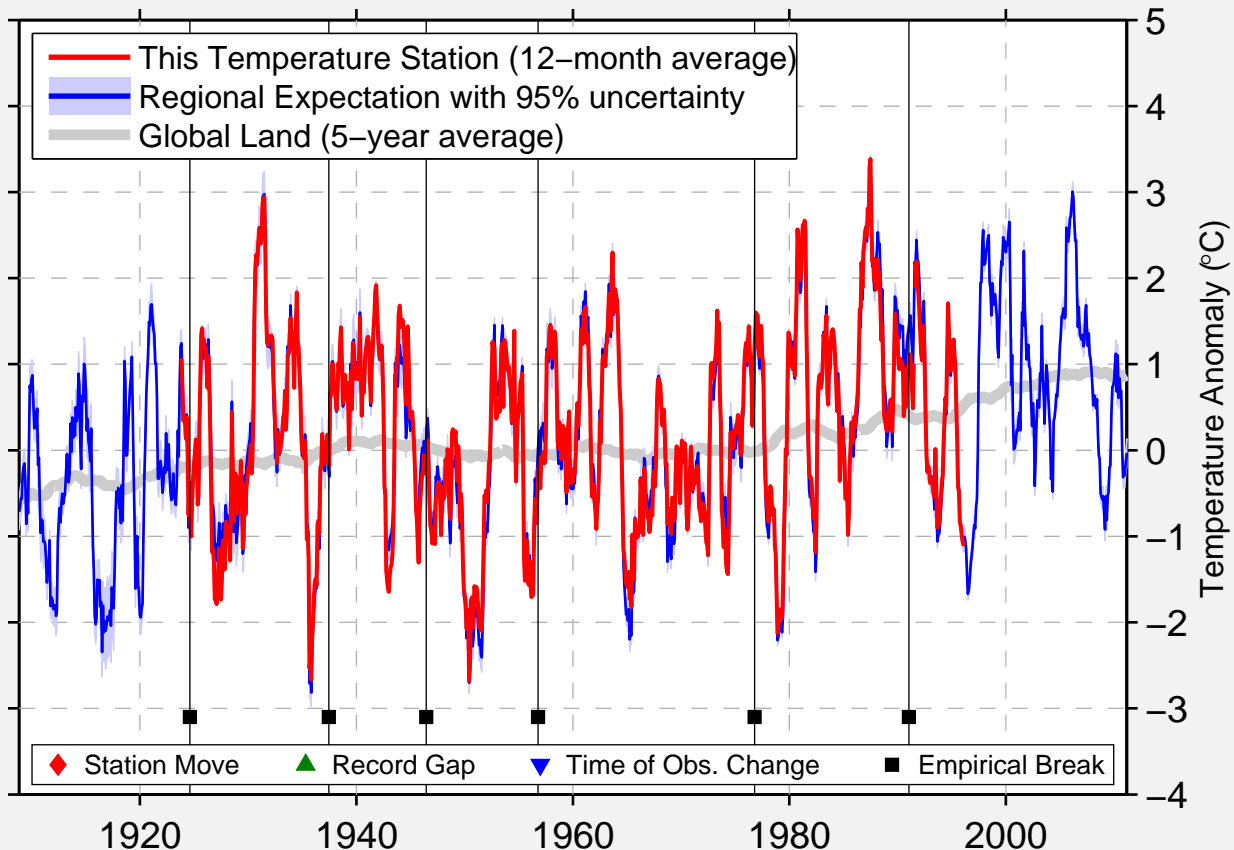

CARLYLE, SA

49.630 N, 102.270 W (Canada)

Data Quality Controlled and Aligned at Breakpoints

Berkeley Earth