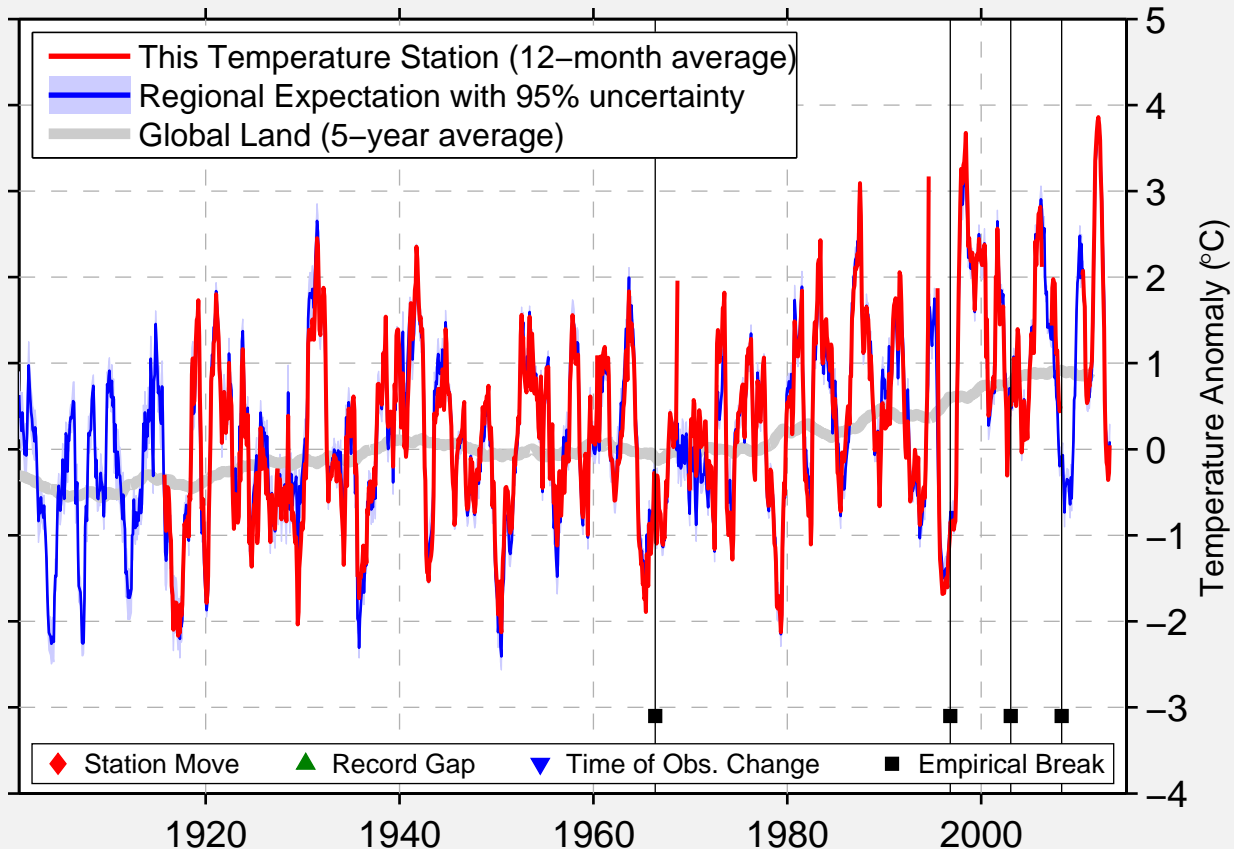

INDIAN BAY

49.620 N, 95.200 W (Canada)

Data Quality Controlled and Aligned at Breakpoints

Berkeley Earth