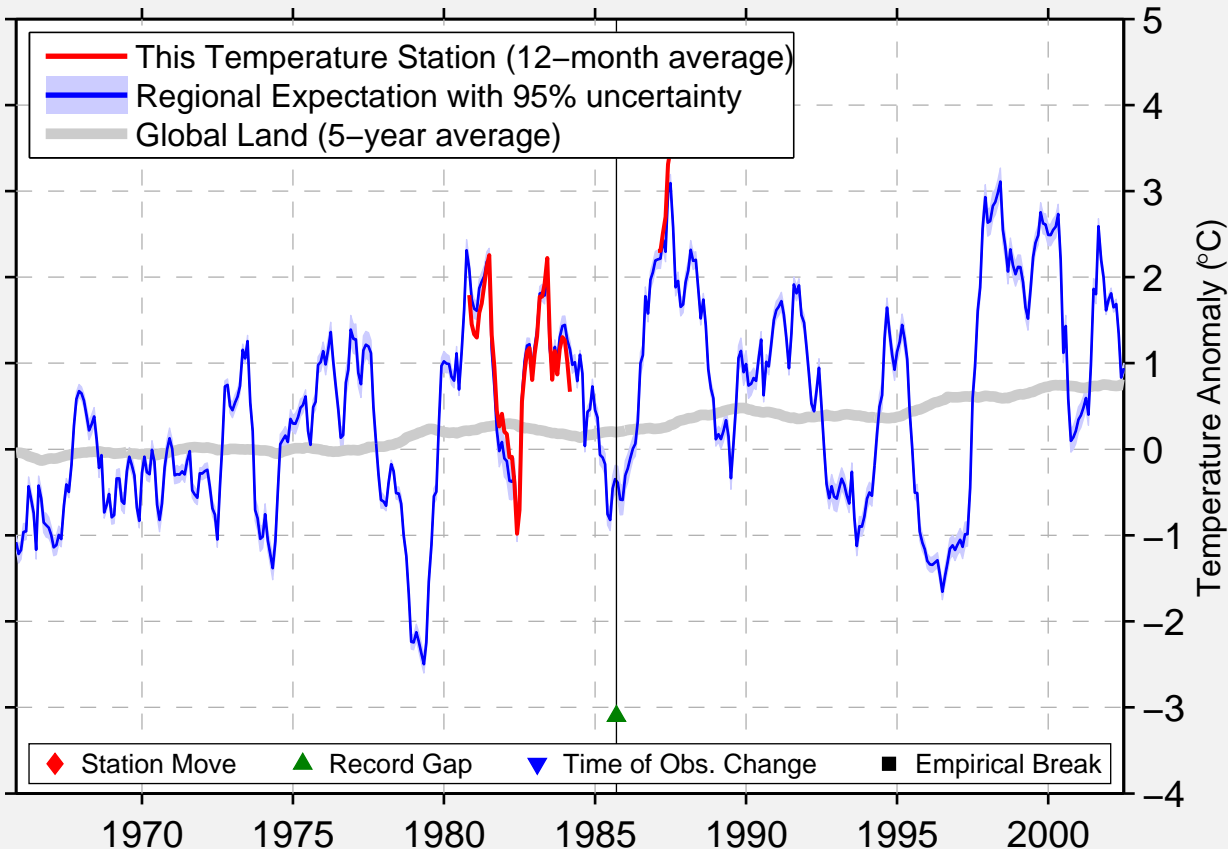

DOMAIN

49.620 N, 97.320 W (Canada)

Data Quality Controlled and Aligned at Breakpoints

Berkeley Earth