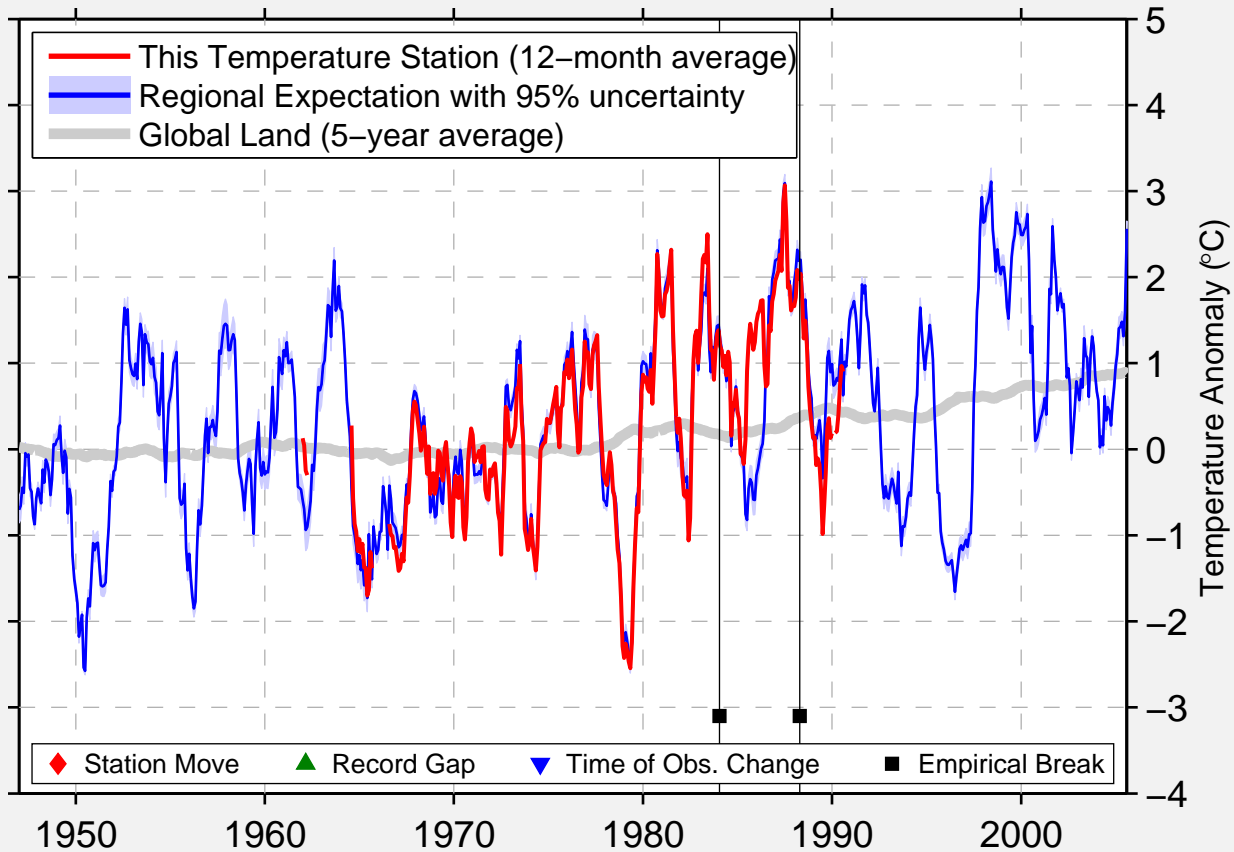

# NIVERVILLE

49.600 N, 97.050 W (Canada)

Data Quality Controlled and Aligned at Breakpoints

Berkeley Earth