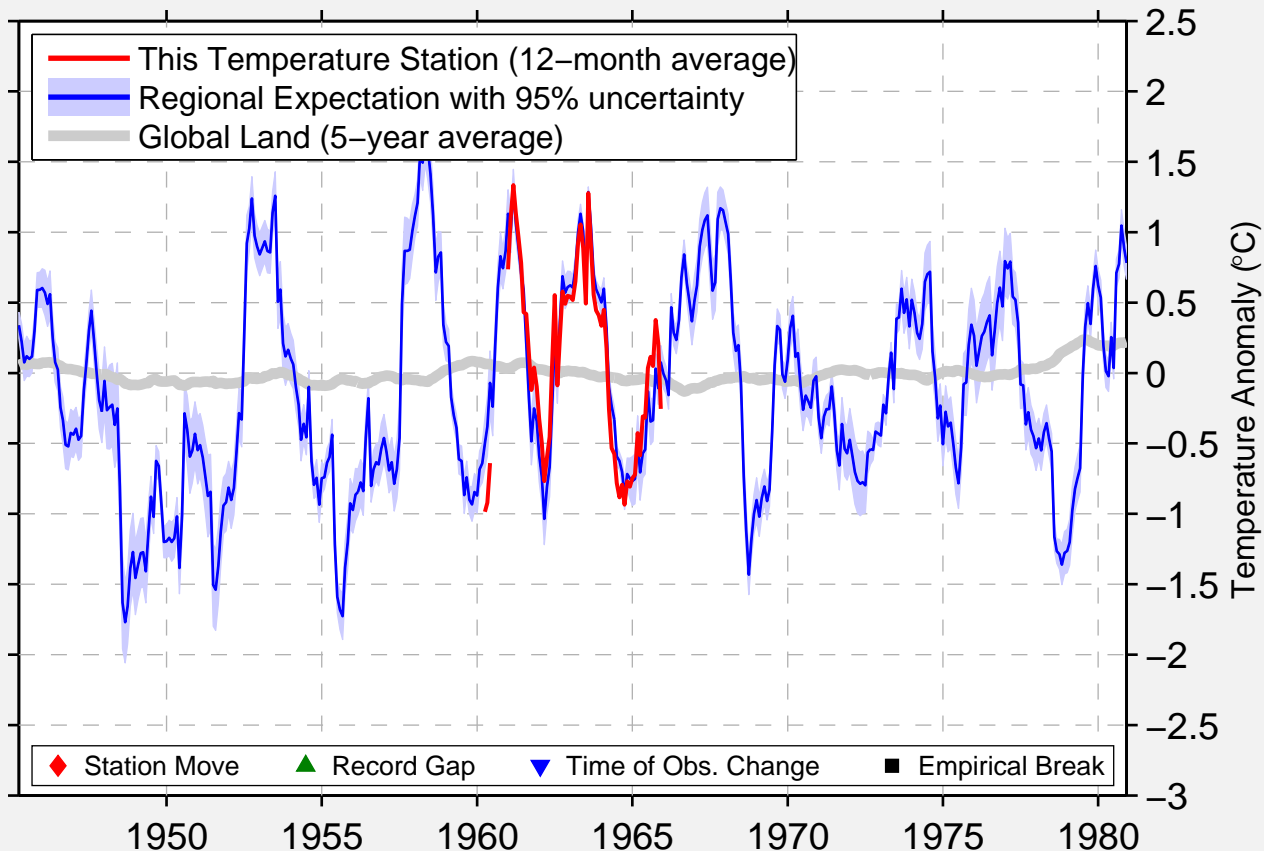

WYCLIFFE

49.580 N, 115.880 W (Canada)

Data Quality Controlled and Aligned at Breakpoints

Berkeley Earth