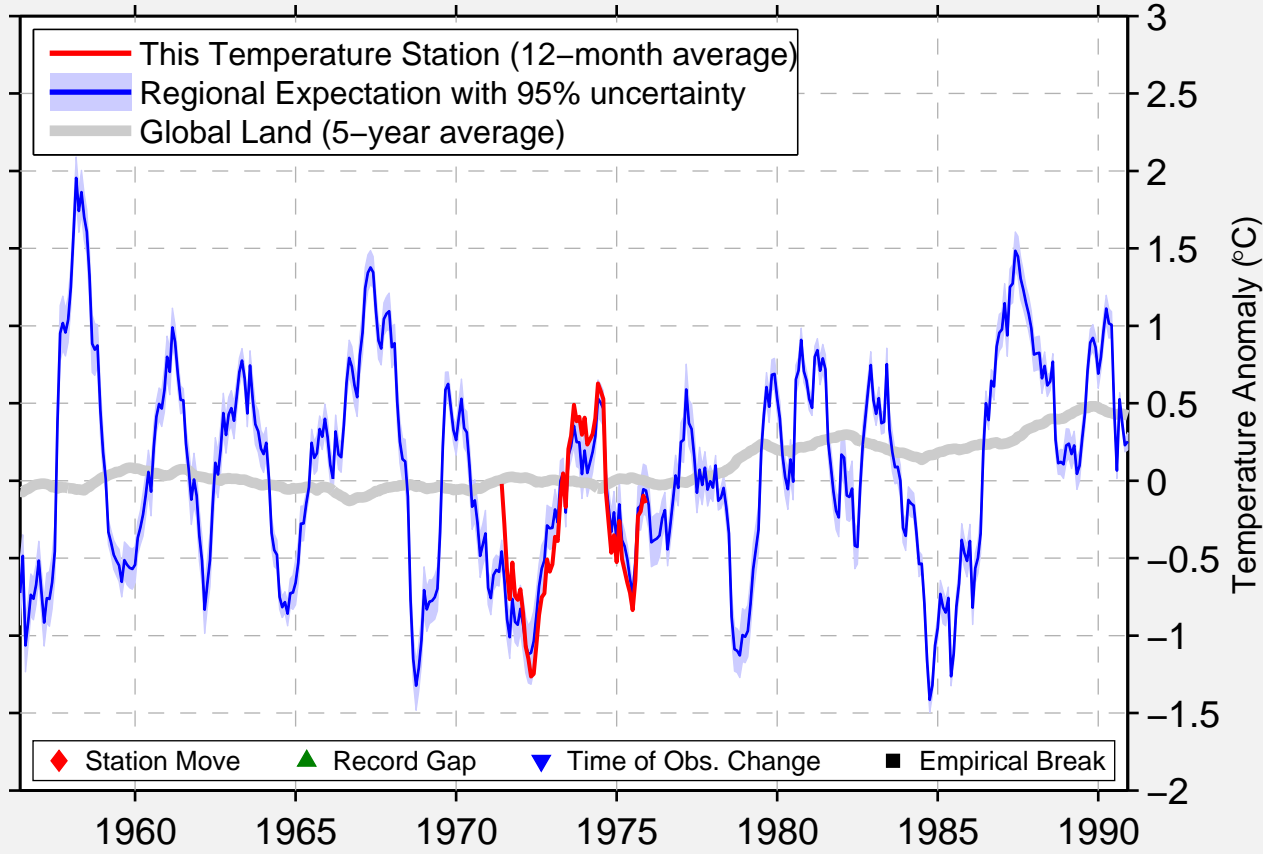

# ARAWANA

49.580 N, 119.570 W (Canada)

Data Quality Controlled and Aligned at Breakpoints

Berkeley Earth