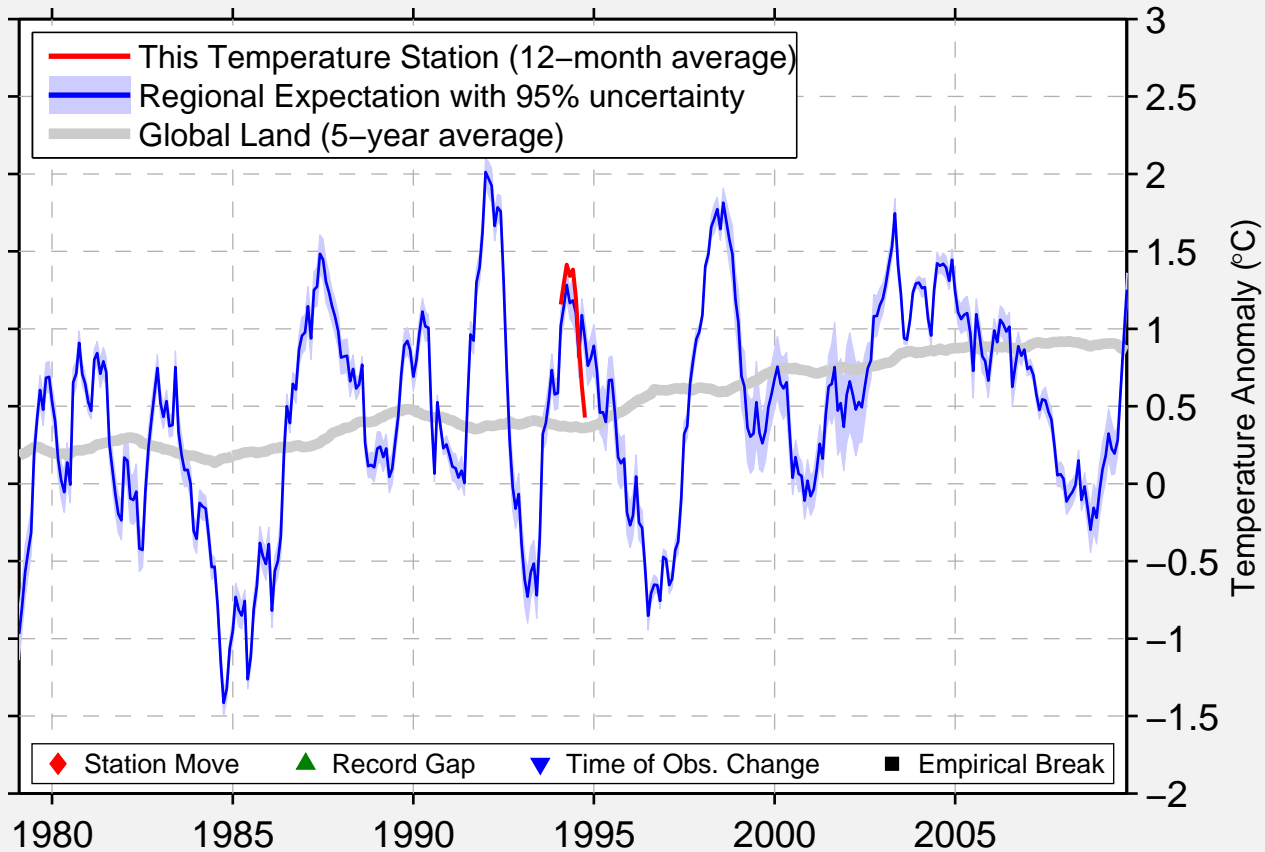

SUMMERLAND CDA(AUT)

49.567 N, 119.650 W (Canada)

Data Quality Controlled and Aligned at Breakpoints

Berkeley Earth