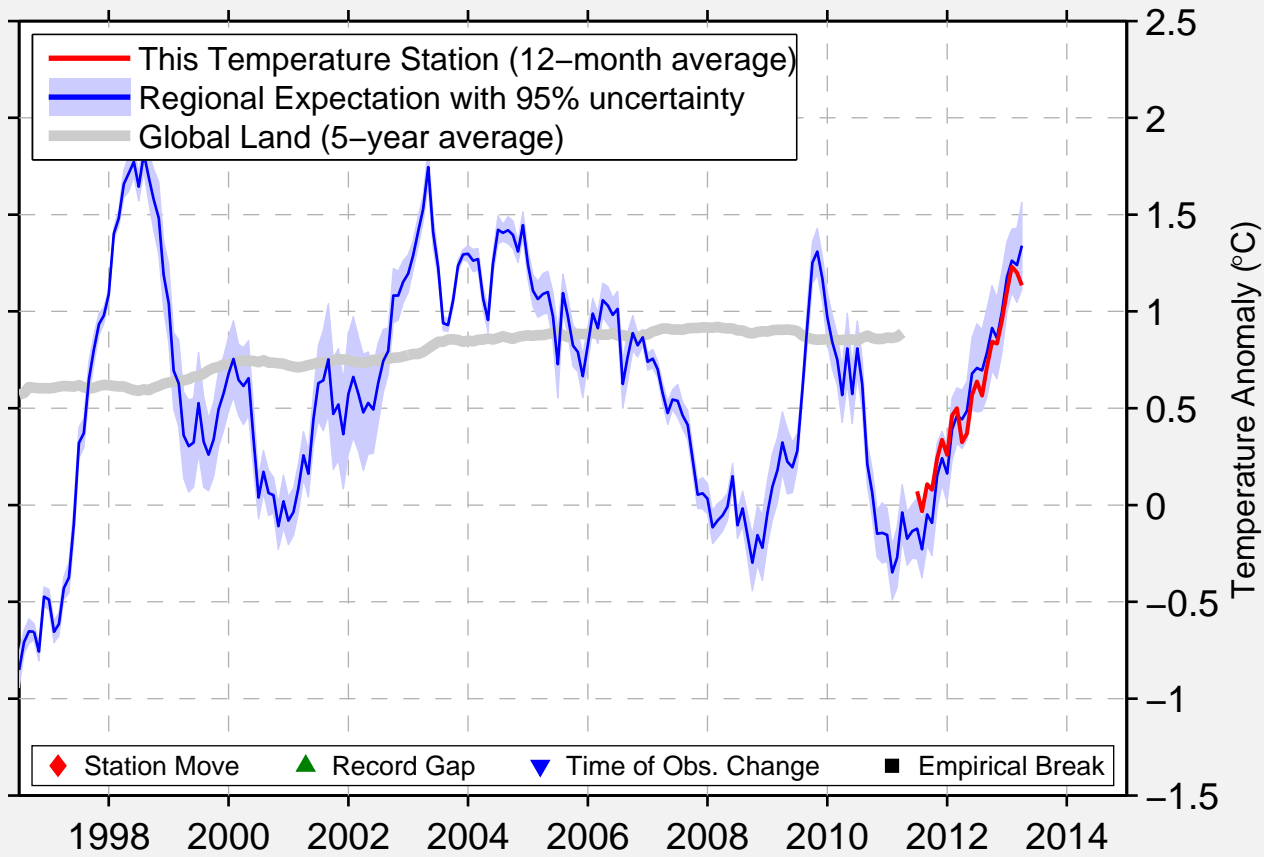

SUMMERLAND RS

49.567 N, 119.650 W (Canada)

Data Quality Controlled and Aligned at Breakpoints

Berkeley Earth