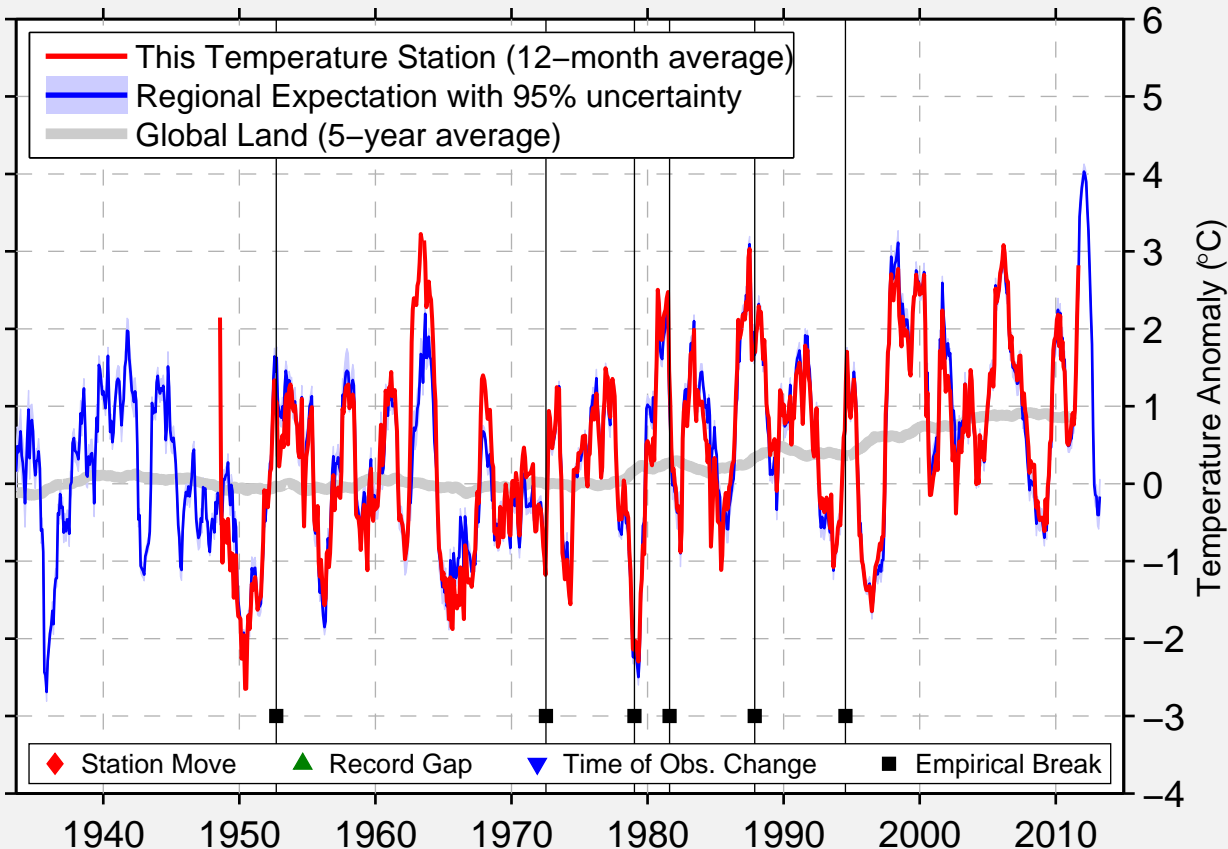

CYPRESS RIVER

49.550 N, 99.080 W (Canada)

Data Quality Controlled and Aligned at Breakpoints

Berkeley Earth