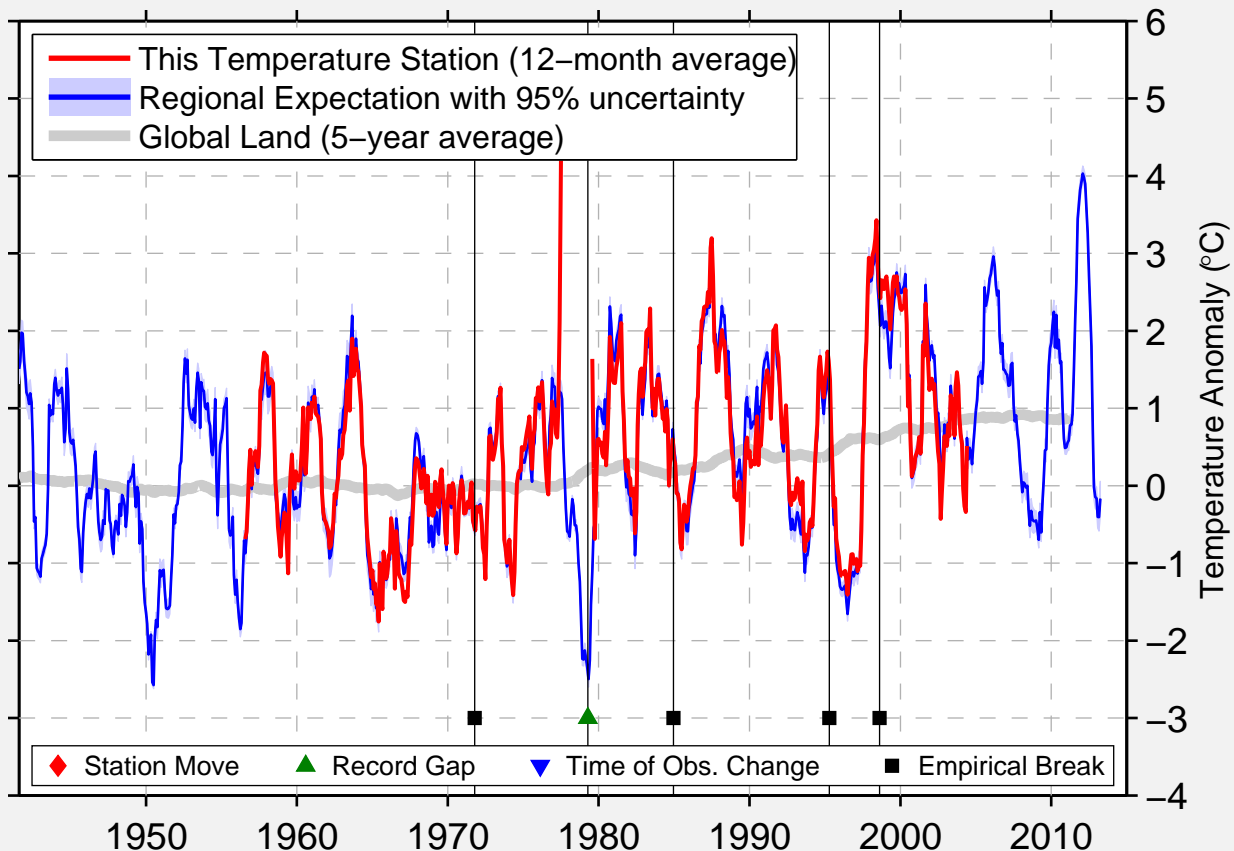

STEINBACH, MA

49.530 N, 96.770 W (Canada)

Data Quality Controlled and Aligned at Breakpoints

Berkeley Earth