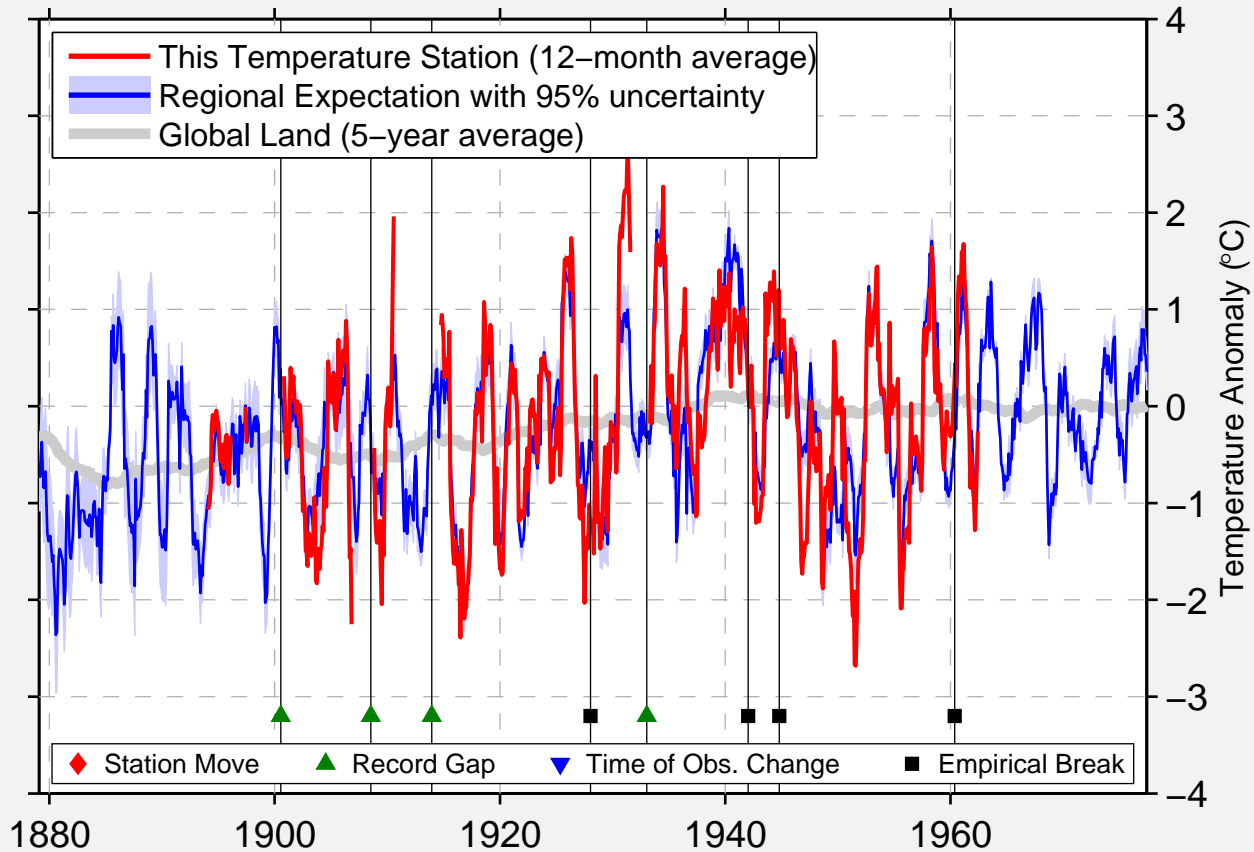

# PINCHER CREEK TOWN

49.520 N, 113.970 W (Canada)

Data Quality Controlled and Aligned at Breakpoints

Berkeley Earth