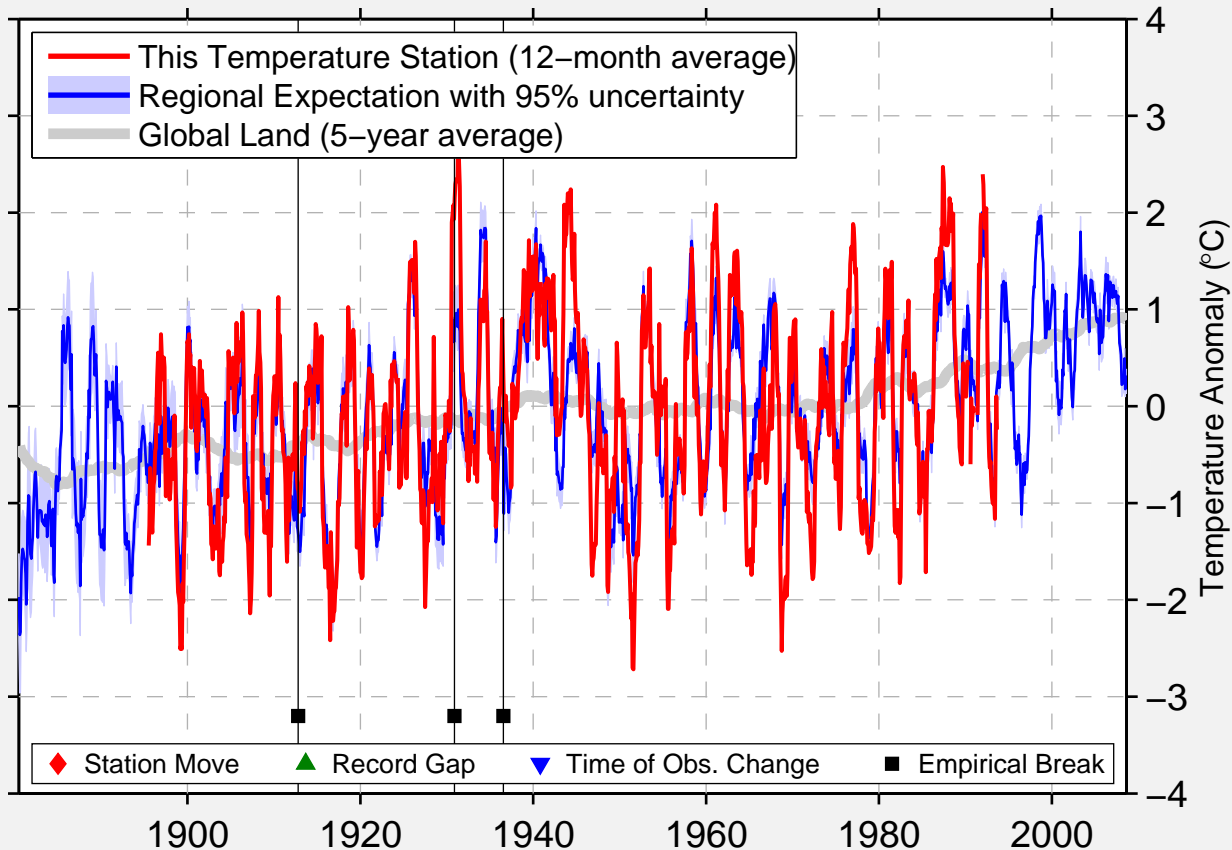

# PINCHER CREEK A,AL

49.520 N, 114.000 W (Canada)

Data Quality Controlled and Aligned at Breakpoints

Berkeley Earth