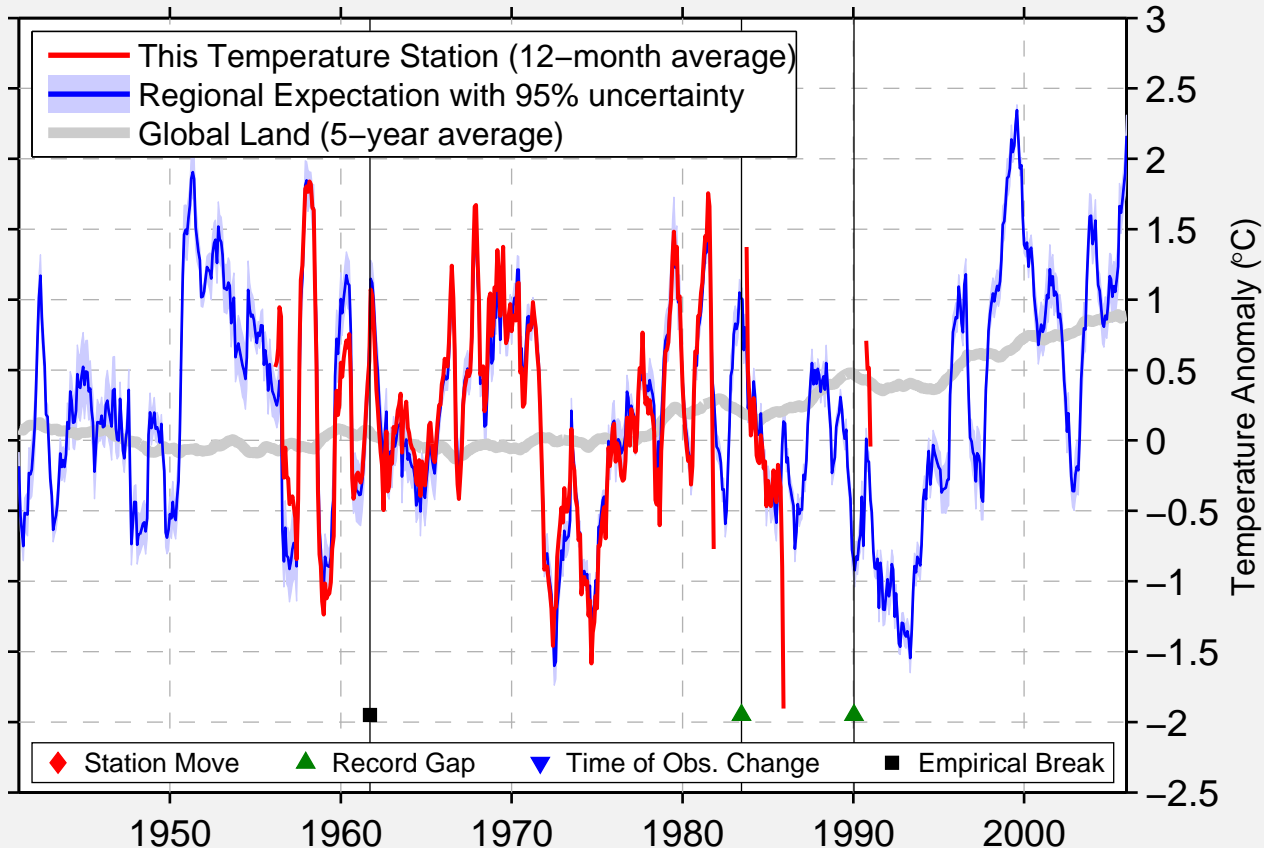

# SPRINGDALE,NF

49.500 N, 56.080 W (Canada)

Data Quality Controlled and Aligned at Breakpoints

Berkeley Earth