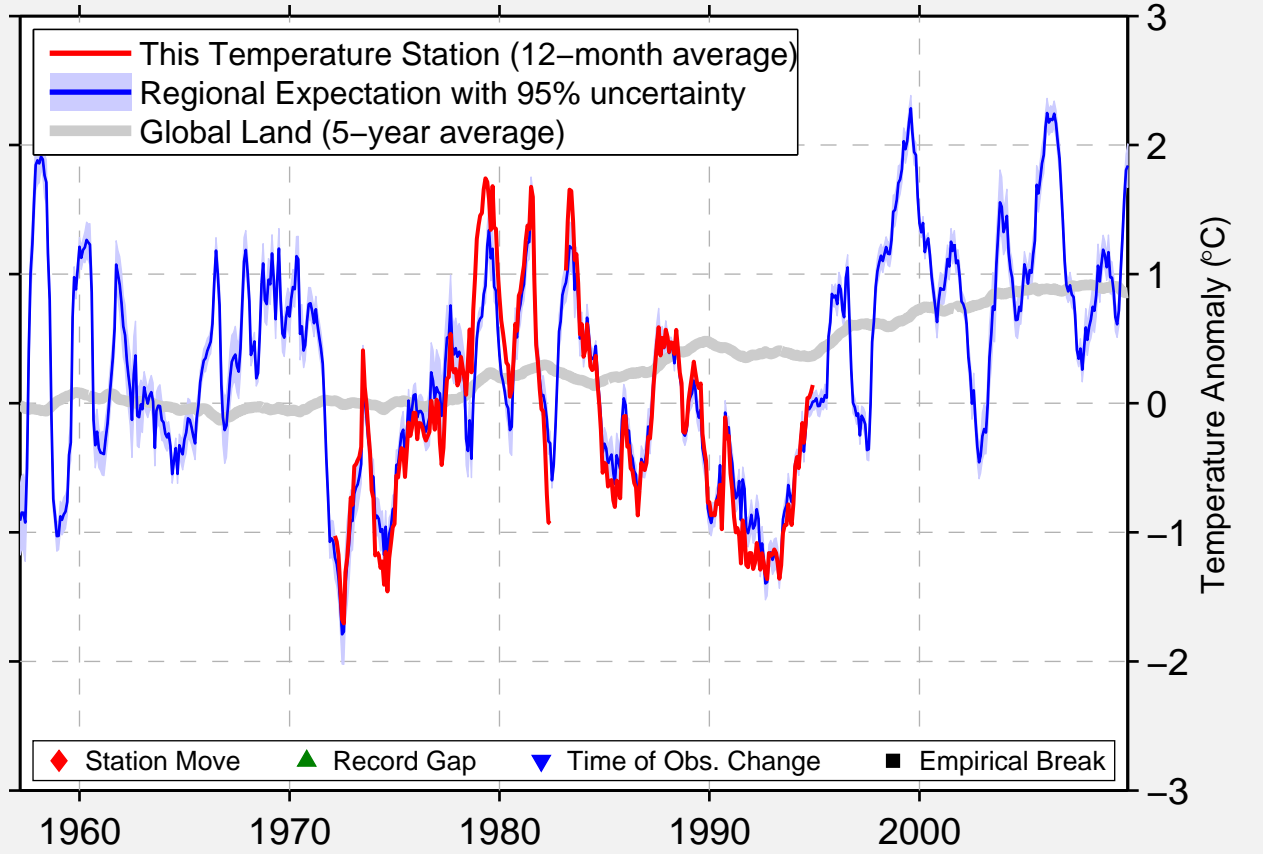

WOODY POINT

49.500 N, 57.920 W (Canada)

Data Quality Controlled and Aligned at Breakpoints

Berkeley Earth