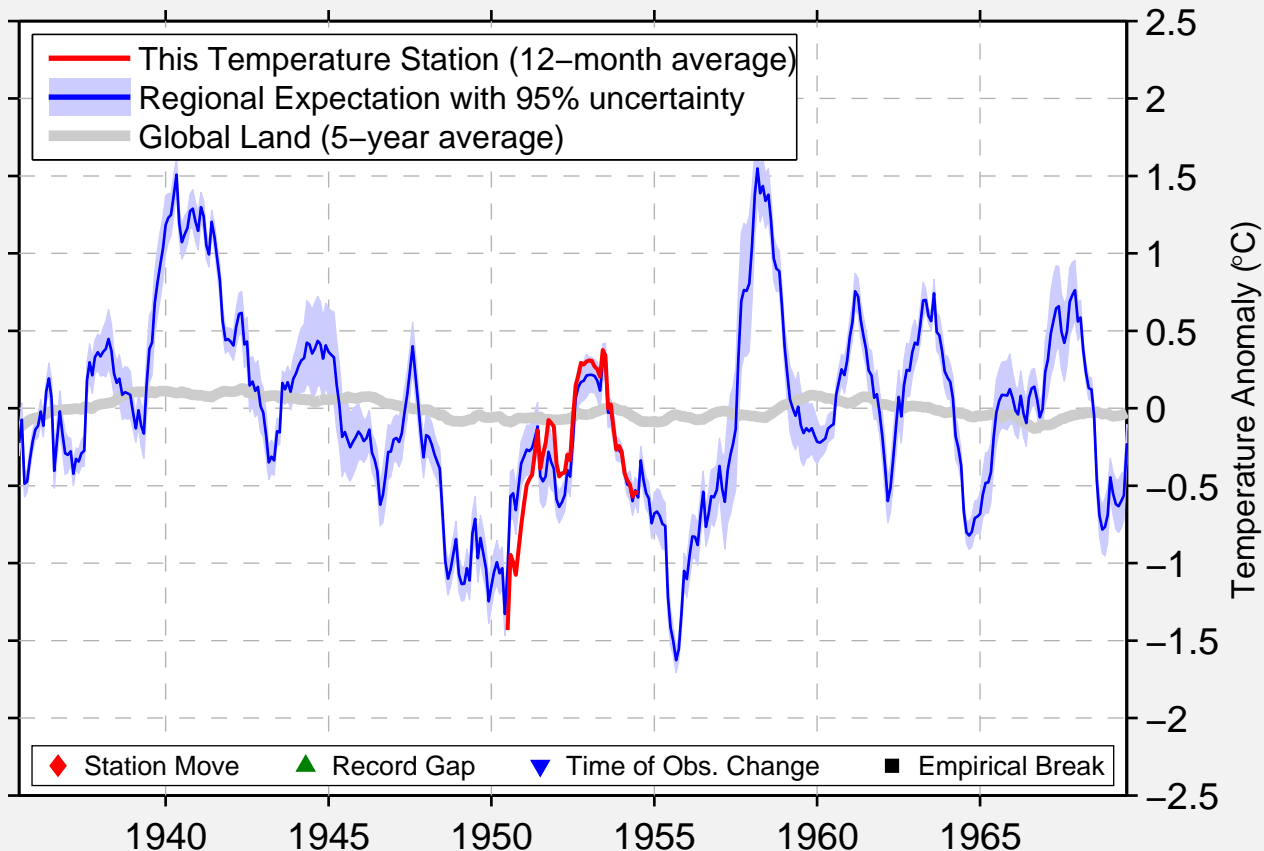

# LASQUETI ISLAND

49.500 N, 124.330 W (Canada)

Data Quality Controlled and Aligned at Breakpoints

Berkeley Earth