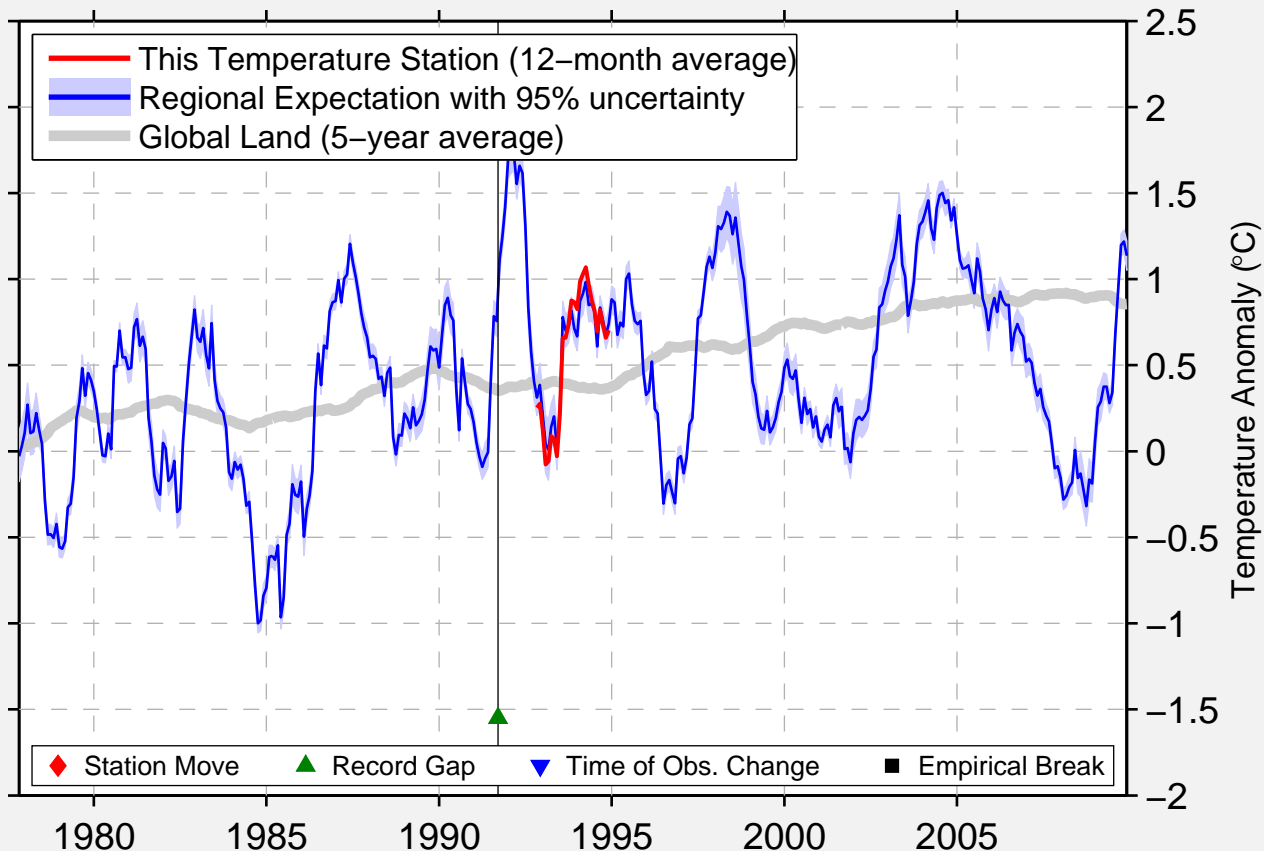

PAM ROCKS

49.483 N, 123.283 W (Canada)

Data Quality Controlled and Aligned at Breakpoints

Berkeley Earth