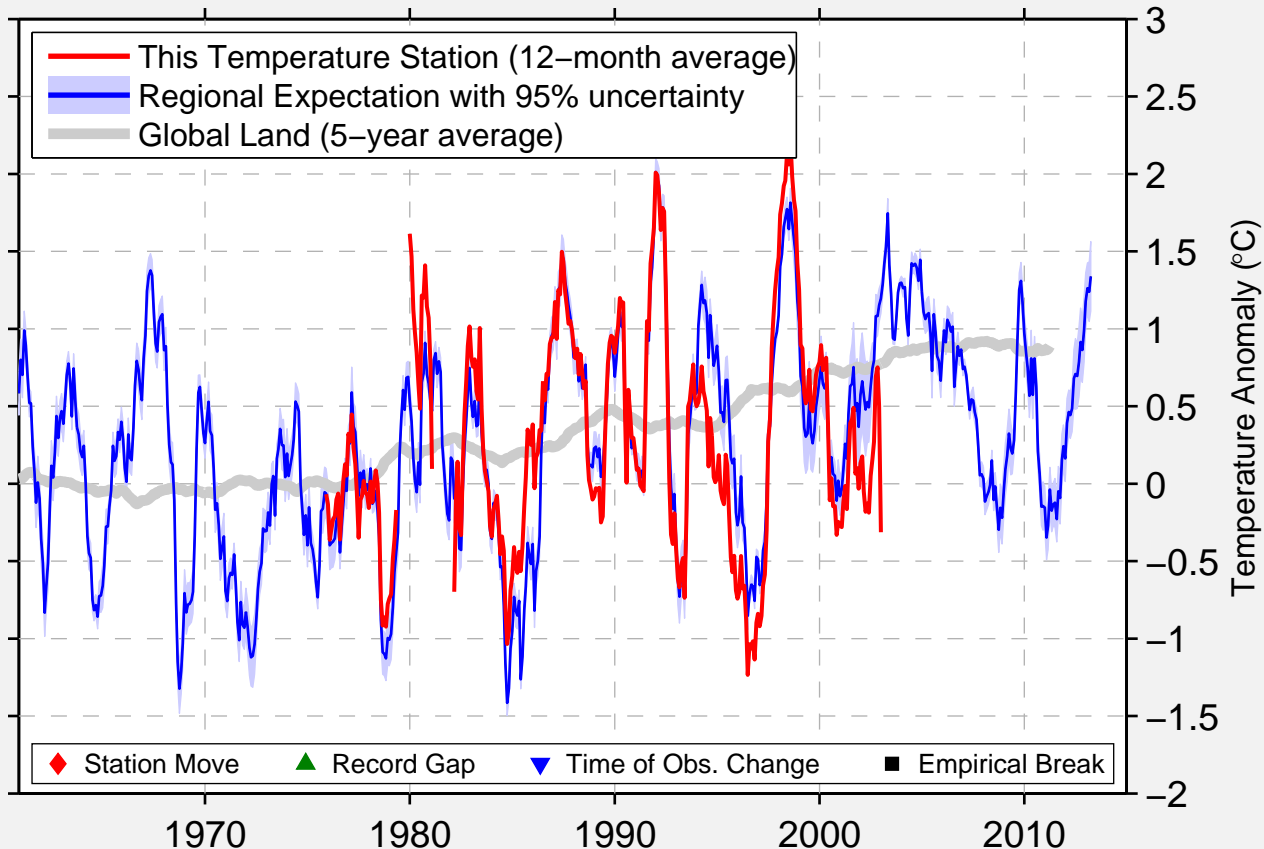

BEAVERDELL NORTH

49.480 N, 119.050 W (Canada)

Data Quality Controlled and Aligned at Breakpoints

Berkeley Earth