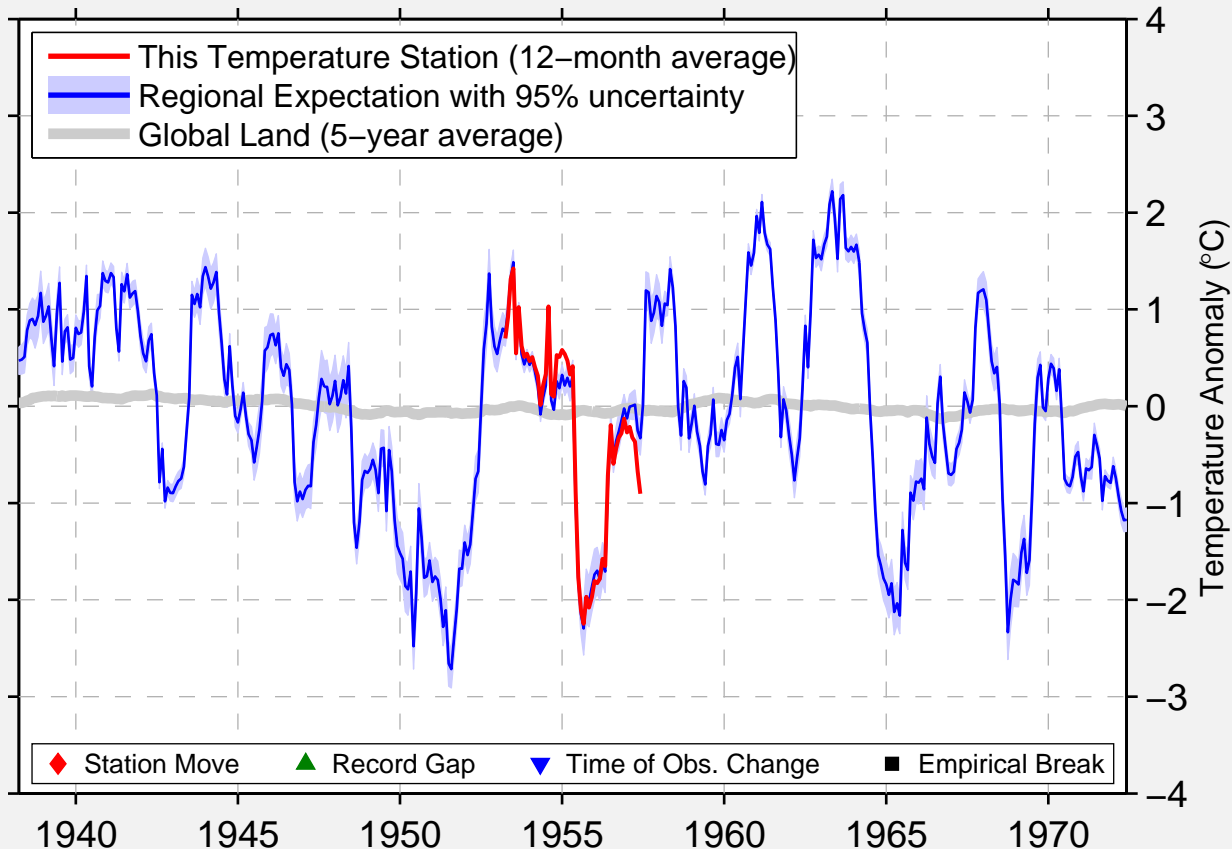

FORT WALSH

49.470 N, 109.570 W (Canada)

Data Quality Controlled and Aligned at Breakpoints

Berkeley Earth