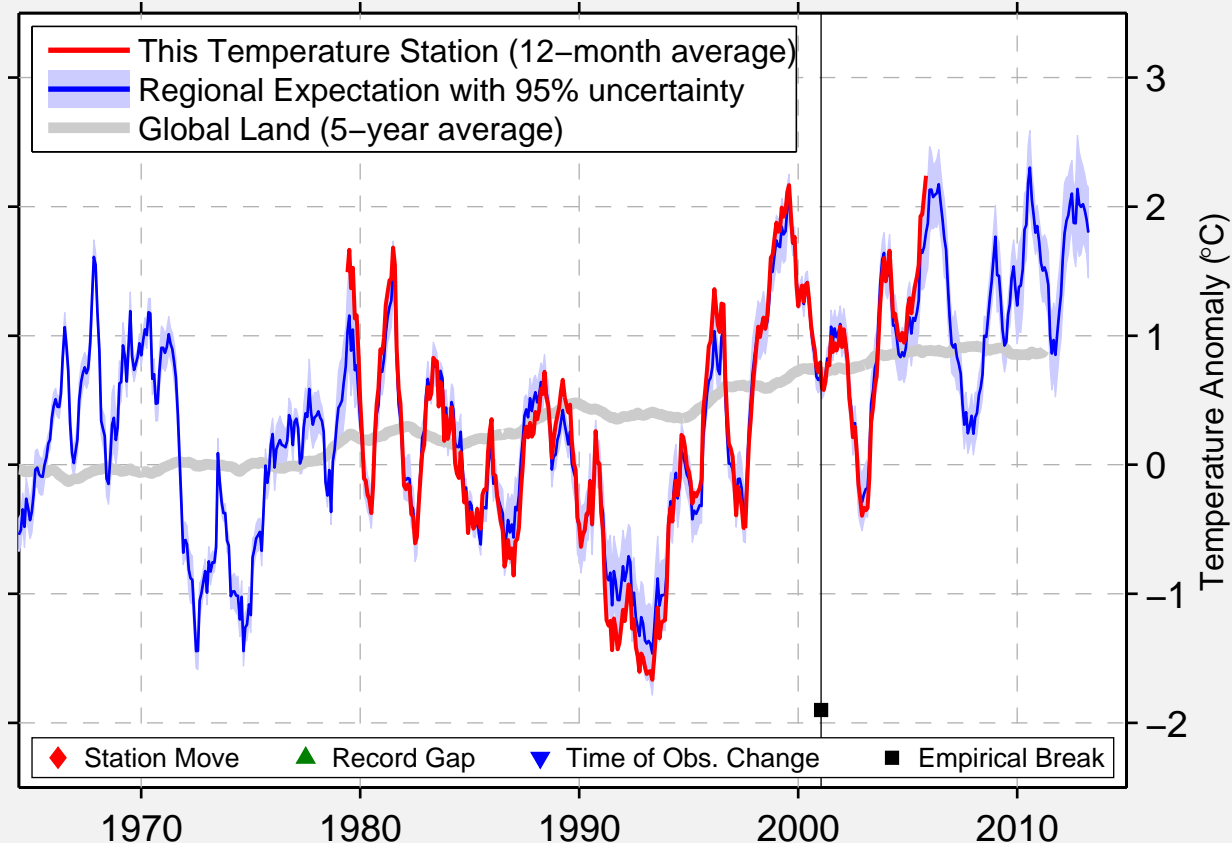

MUSGRAVE HARBOUR, NF

49.450 N, 53.980 W (Canada)

Data Quality Controlled and Aligned at Breakpoints

Berkeley Earth