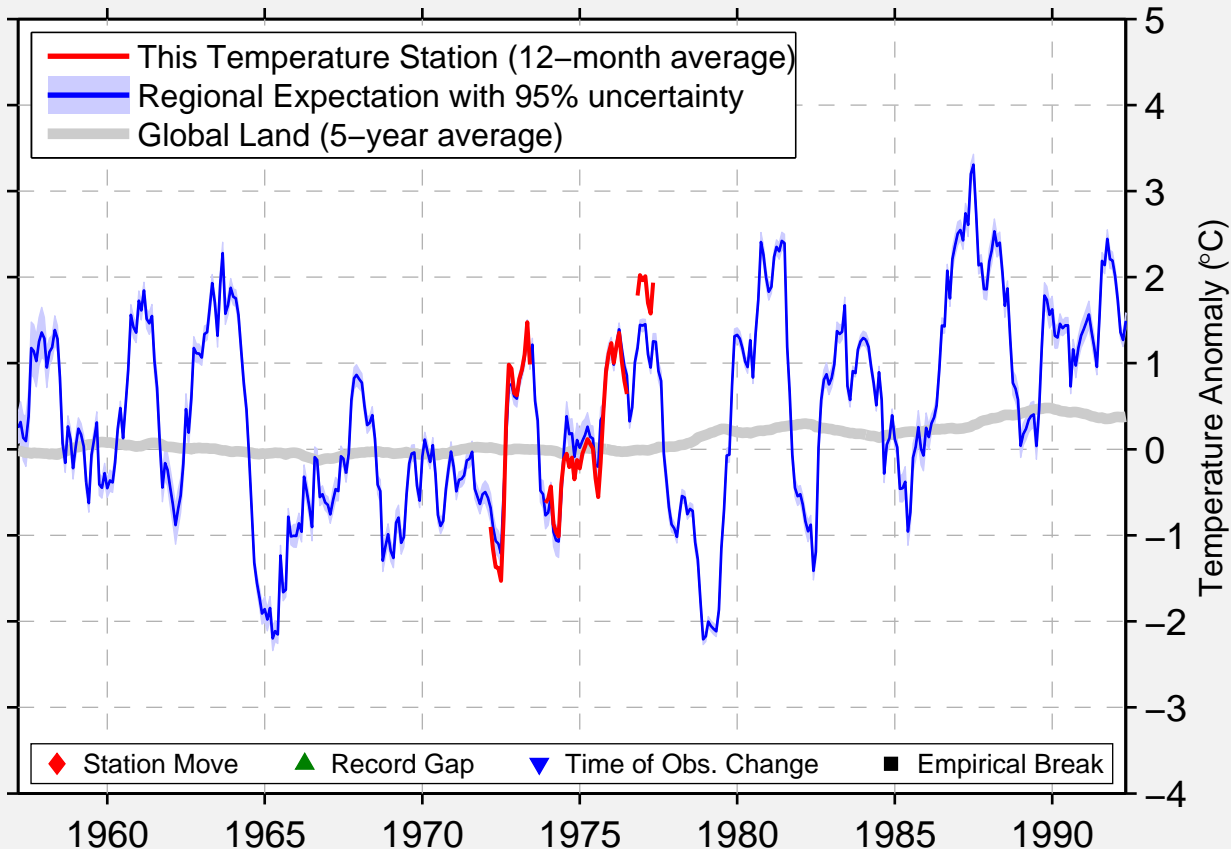

LAMPMAN

49.450 N, 102.620 W (Canada)

Data Quality Controlled and Aligned at Breakpoints

Berkeley Earth