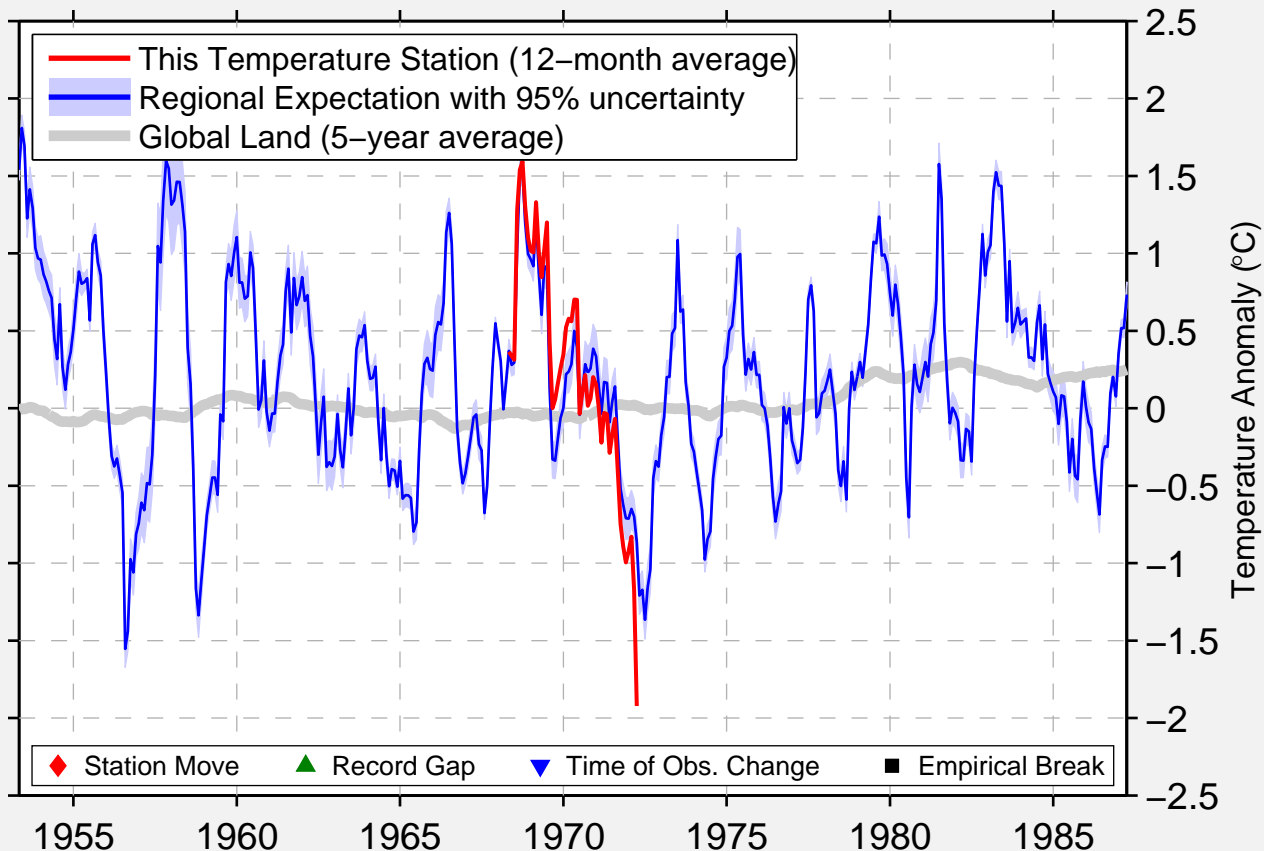

CHEMIN CHUTE DES PASSES

49.420 N, 71.400 W (Canada)

Data Quality Controlled and Aligned at Breakpoints

Berkeley Earth