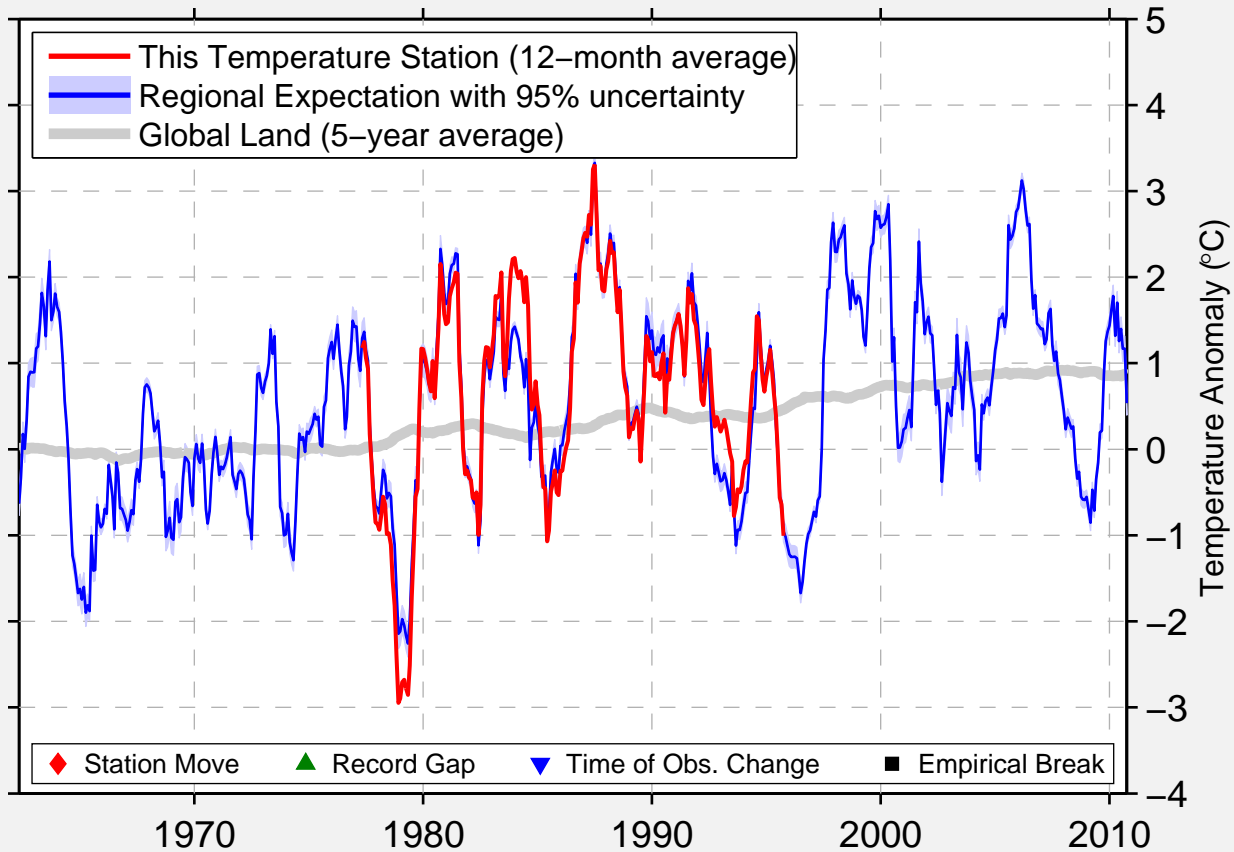

NINETETTE 1 NW

49.420 N, 99.650 W (Canada)

Data Quality Controlled and Aligned at Breakpoints

Berkeley Earth