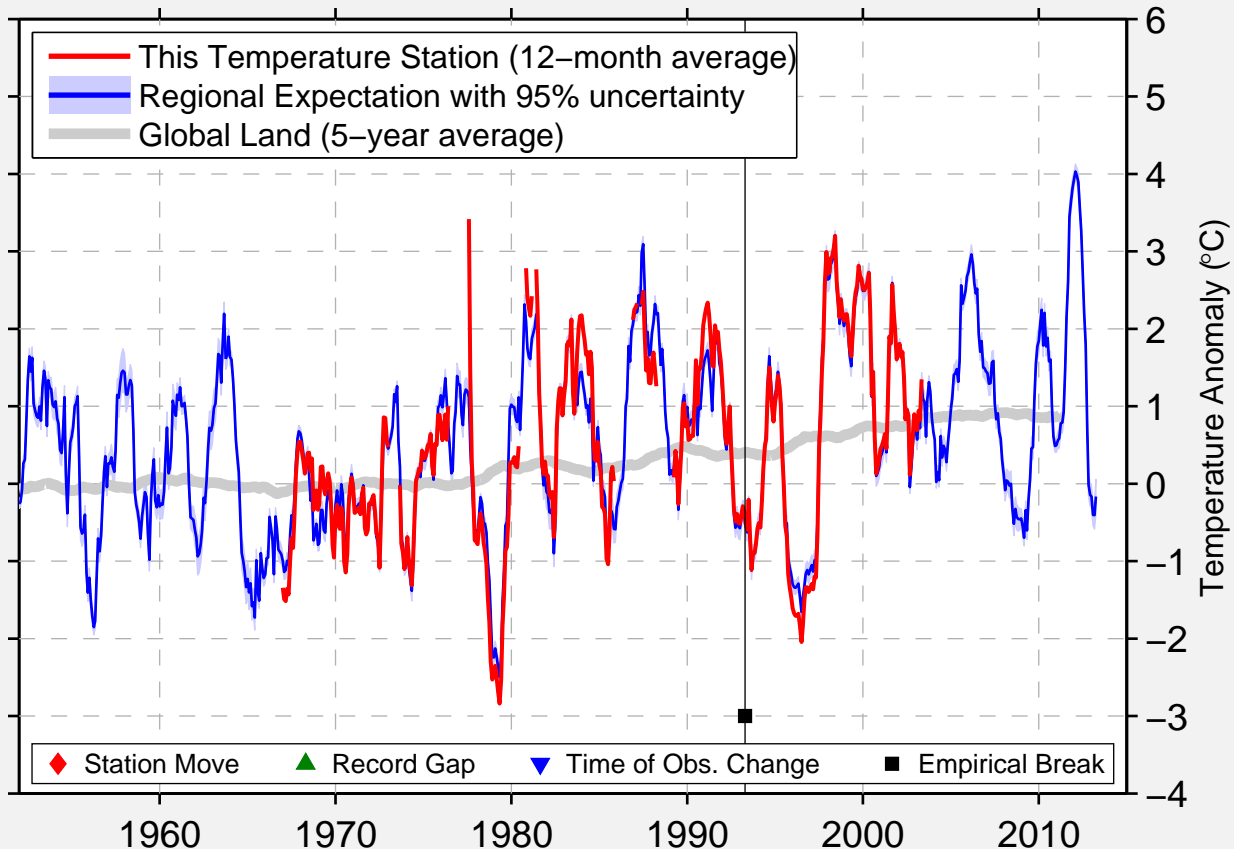

# MYRTLE

49.400 N, 97.780 W (Canada)

Data Quality Controlled and Aligned at Breakpoints

Berkeley Earth