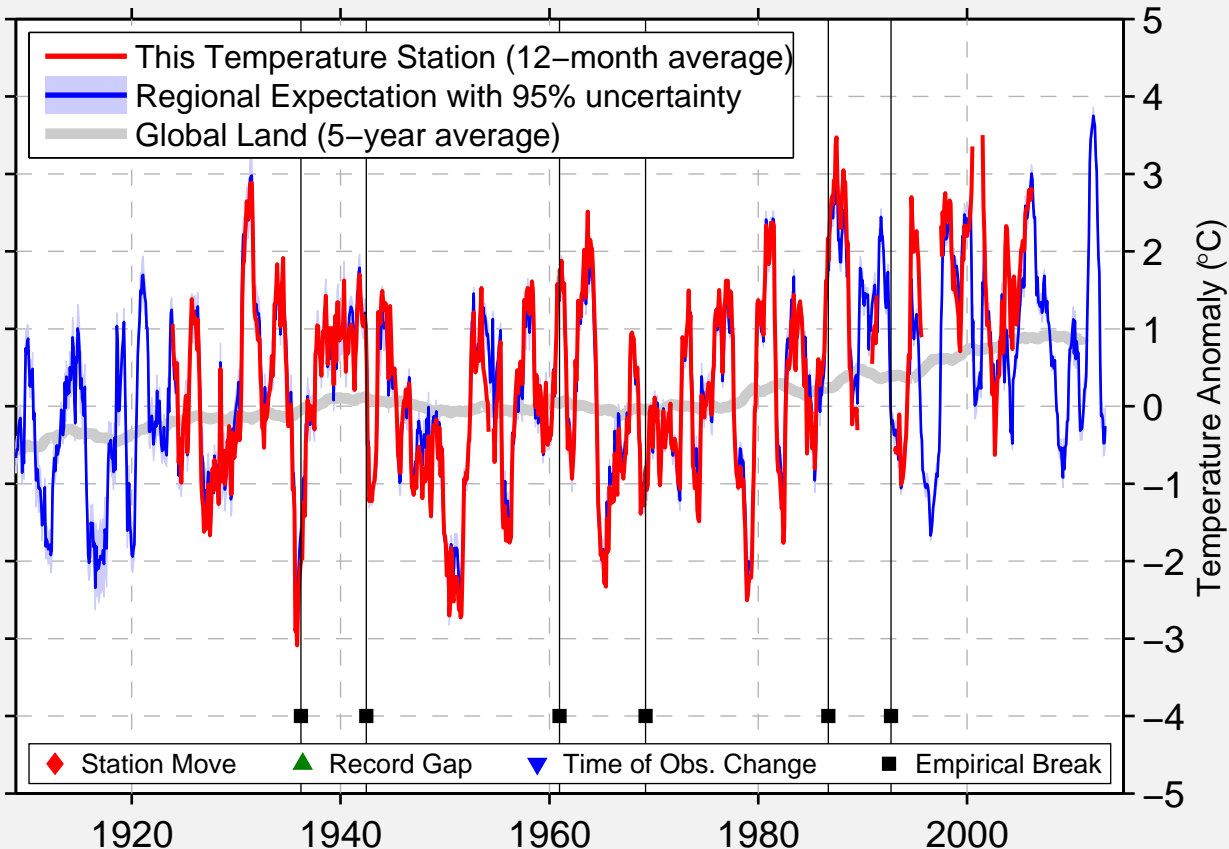

# MIDALE

49.400 N, 103.373 W (Canada)

Data Quality Controlled and Aligned at Breakpoints

Berkeley Earth