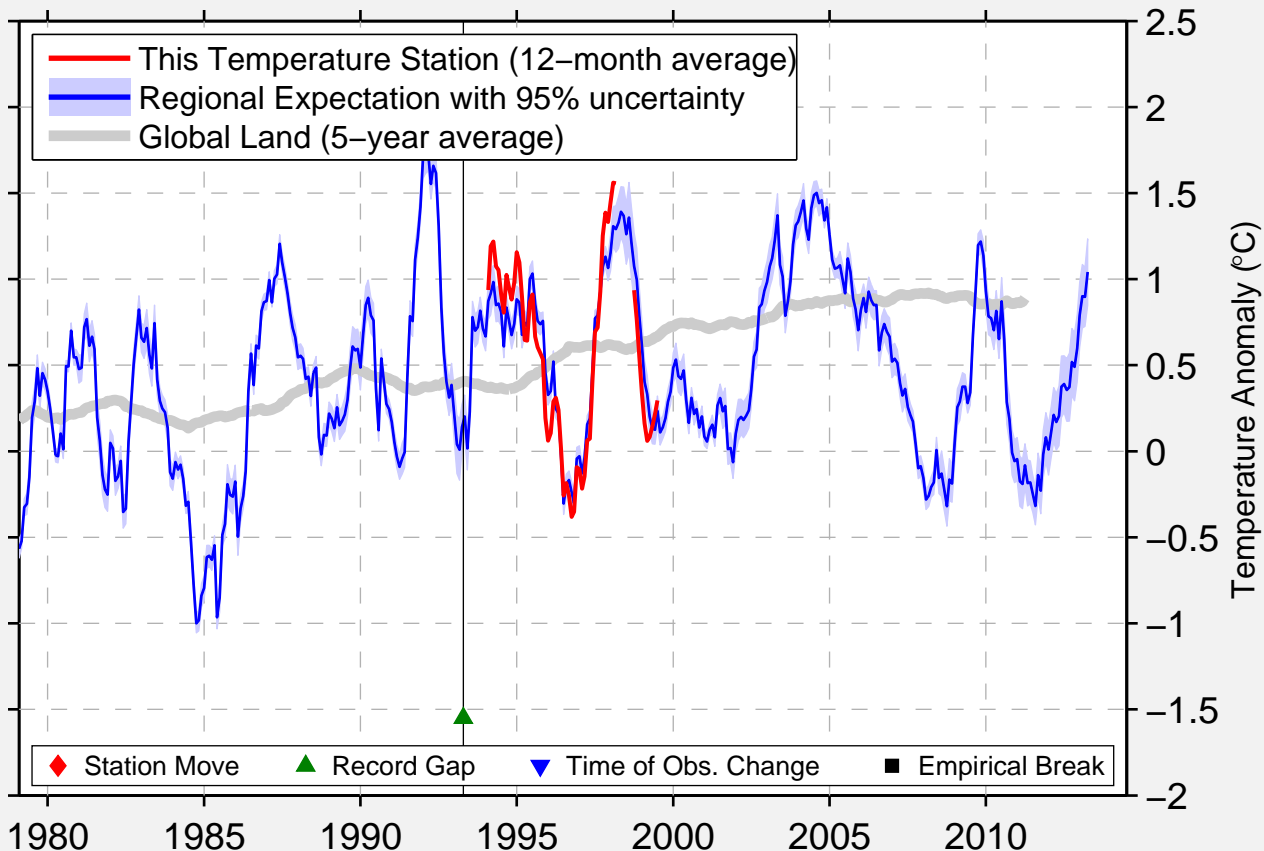

BOWEN ISLAND MILLERS LDG

49.400 N, 123.330 W (Canada)

Data Quality Controlled and Aligned at Breakpoints

Berkeley Earth