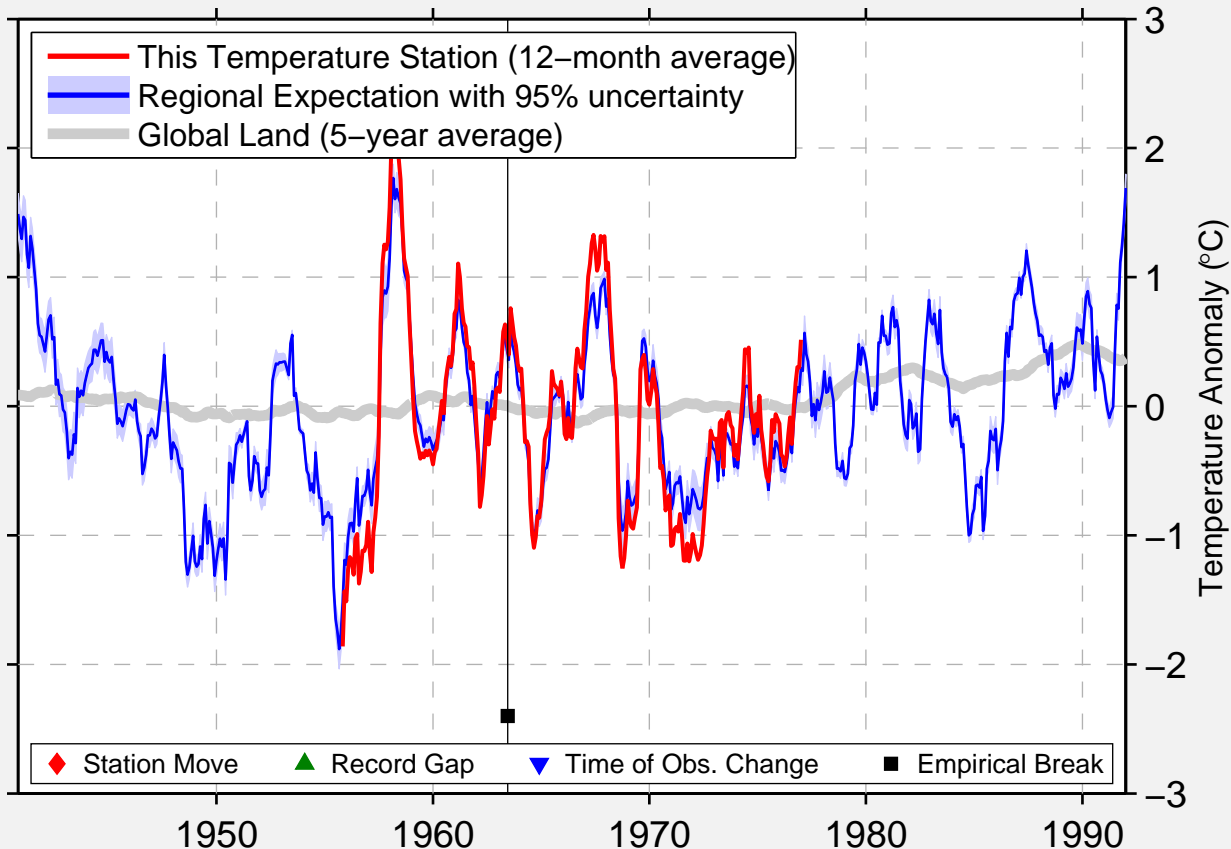

# HOPE KAWKAWA LAKE

49.380 N, 121.400 W (Canada)

Data Quality Controlled and Aligned at Breakpoints

Berkeley Earth