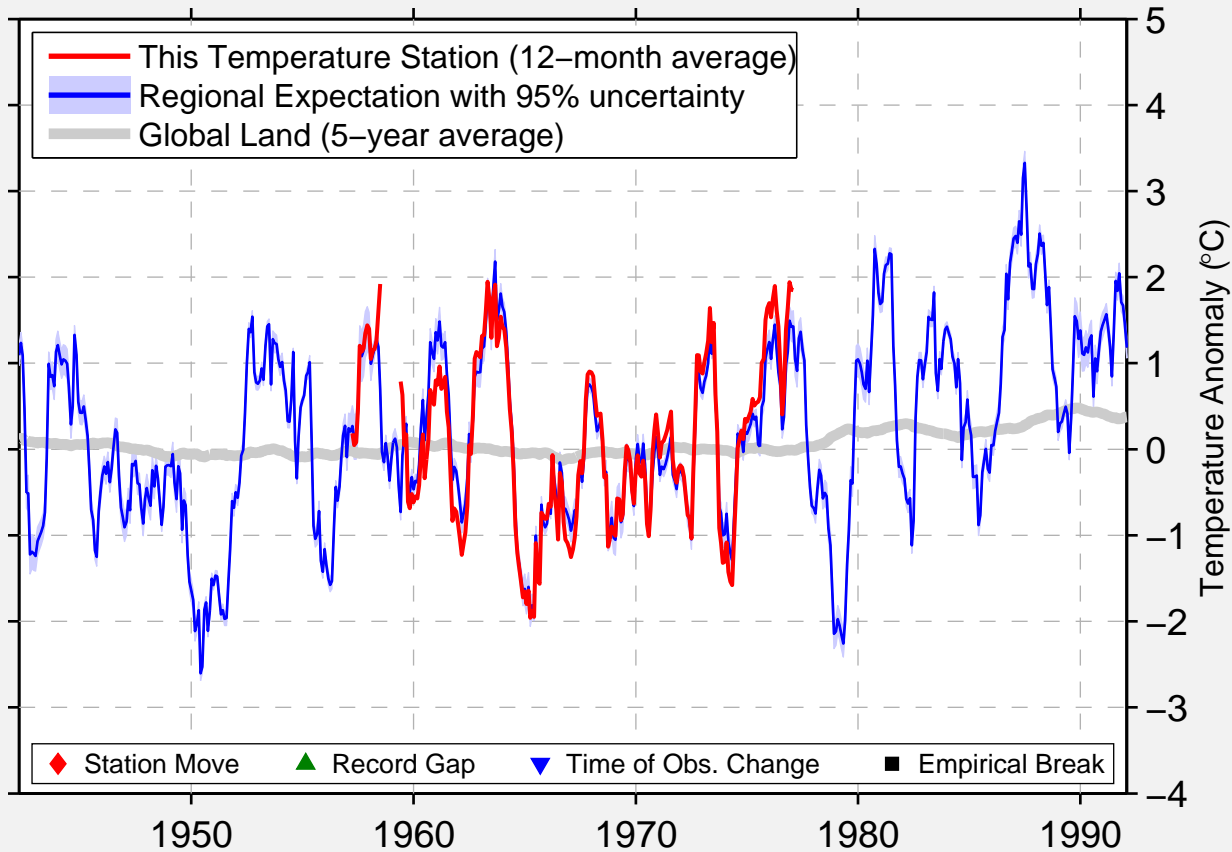

BEDE

49.370 N, 100.930 W (Canada)

Data Quality Controlled and Aligned at Breakpoints

Berkeley Earth