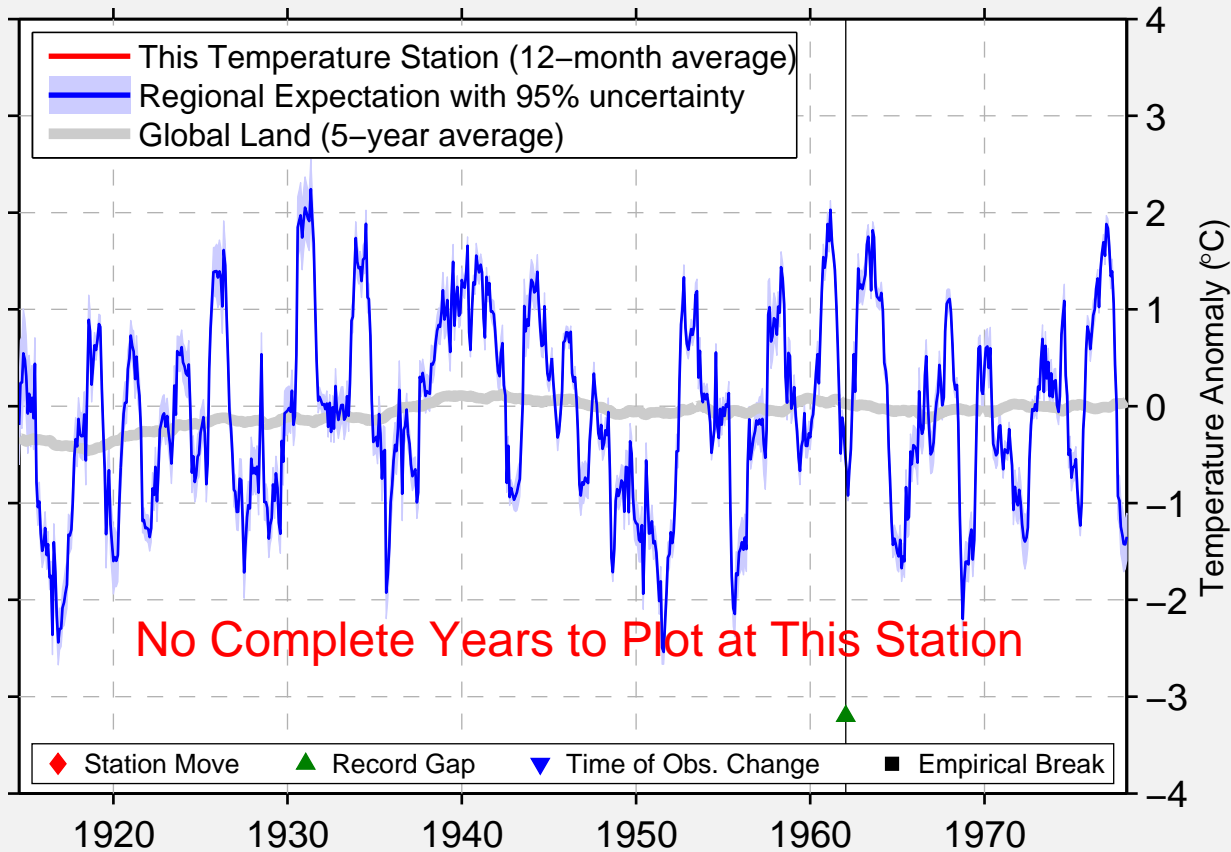

GLENWOODVILLE EXP ST

49.370 N, 113.520 W (Canada)

No Complete Years to Plot at This Station