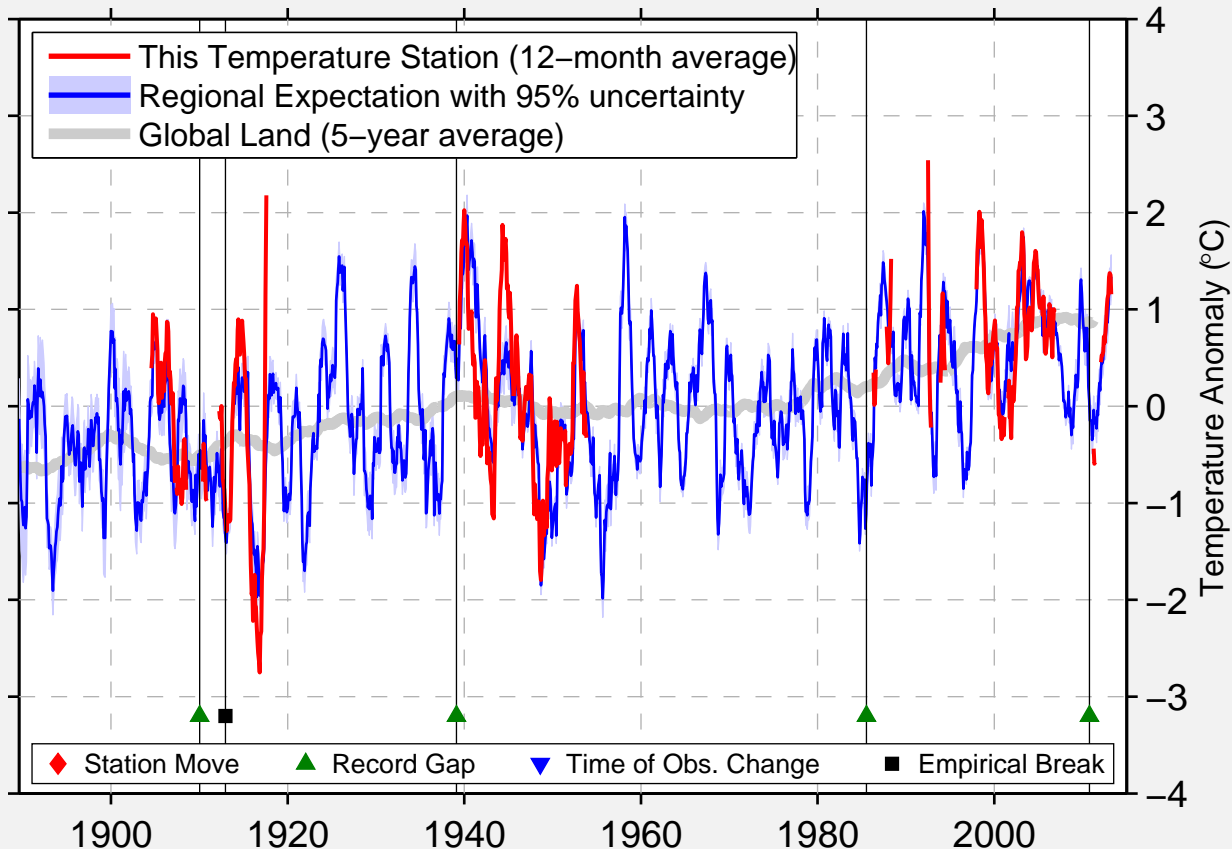

HEDLEY NP MINE

49.370 N, 120.020 W (Canada)

Data Quality Controlled and Aligned at Breakpoints

Berkeley Earth