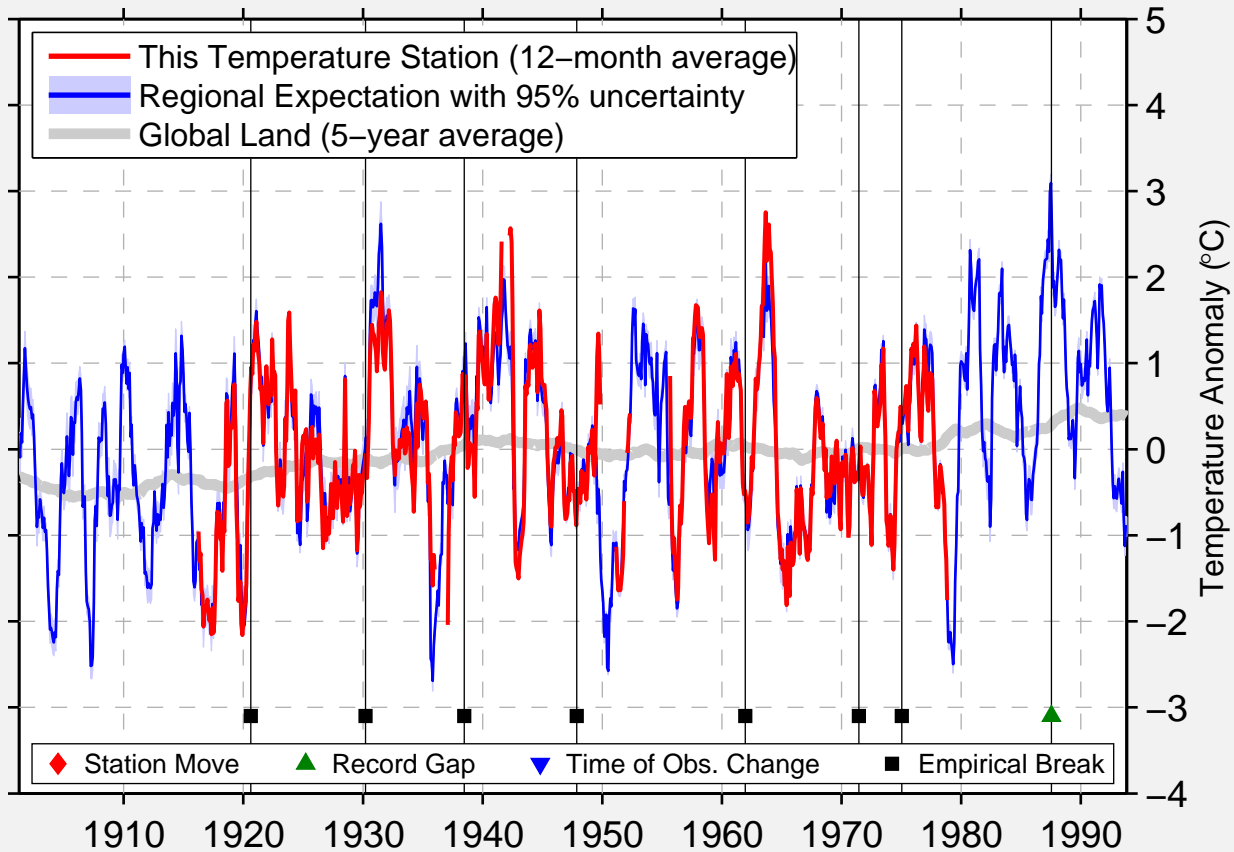

MORRIS

49.350 N, 97.370 W (Canada)

Data Quality Controlled and Aligned at Breakpoints

Berkeley Earth