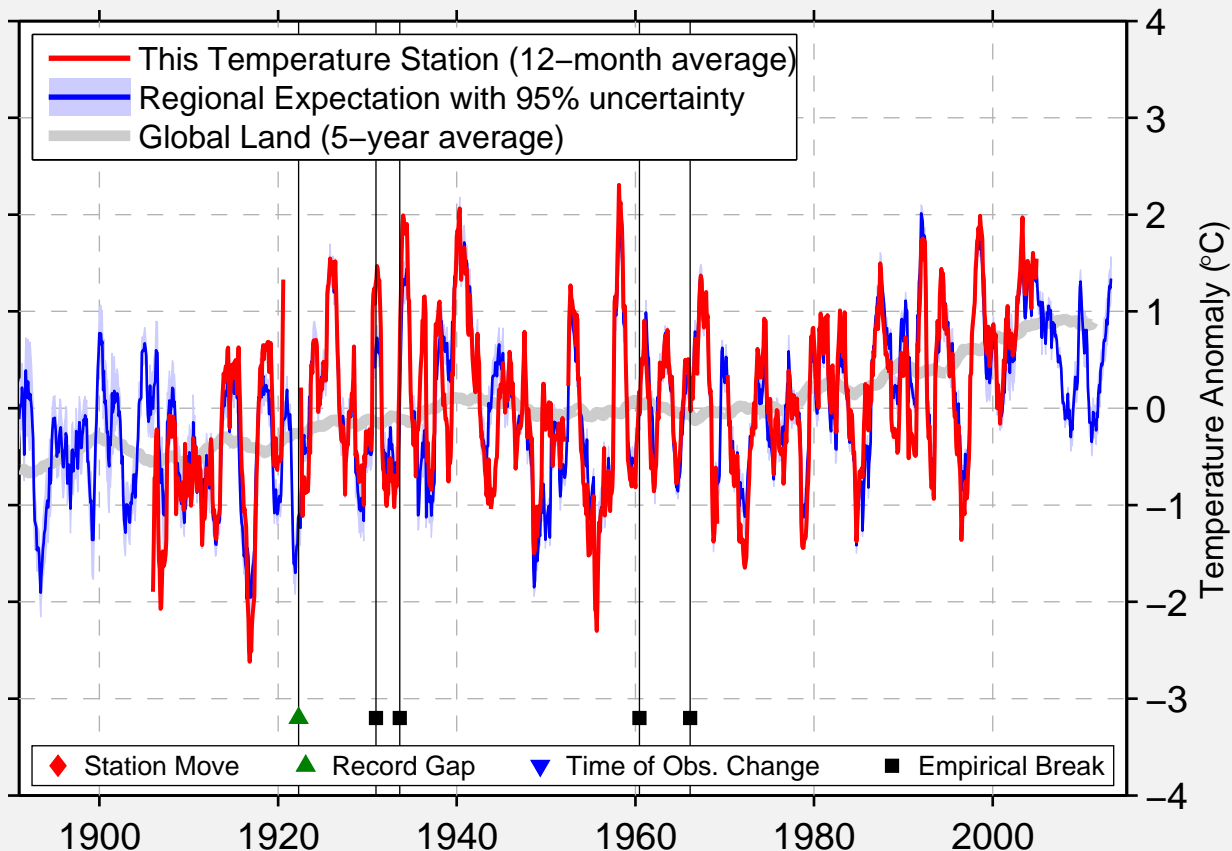

# HEDLEY, BC

49.350 N, 120.075 W (Canada)

Data Quality Controlled and Aligned at Breakpoints

Berkeley Earth