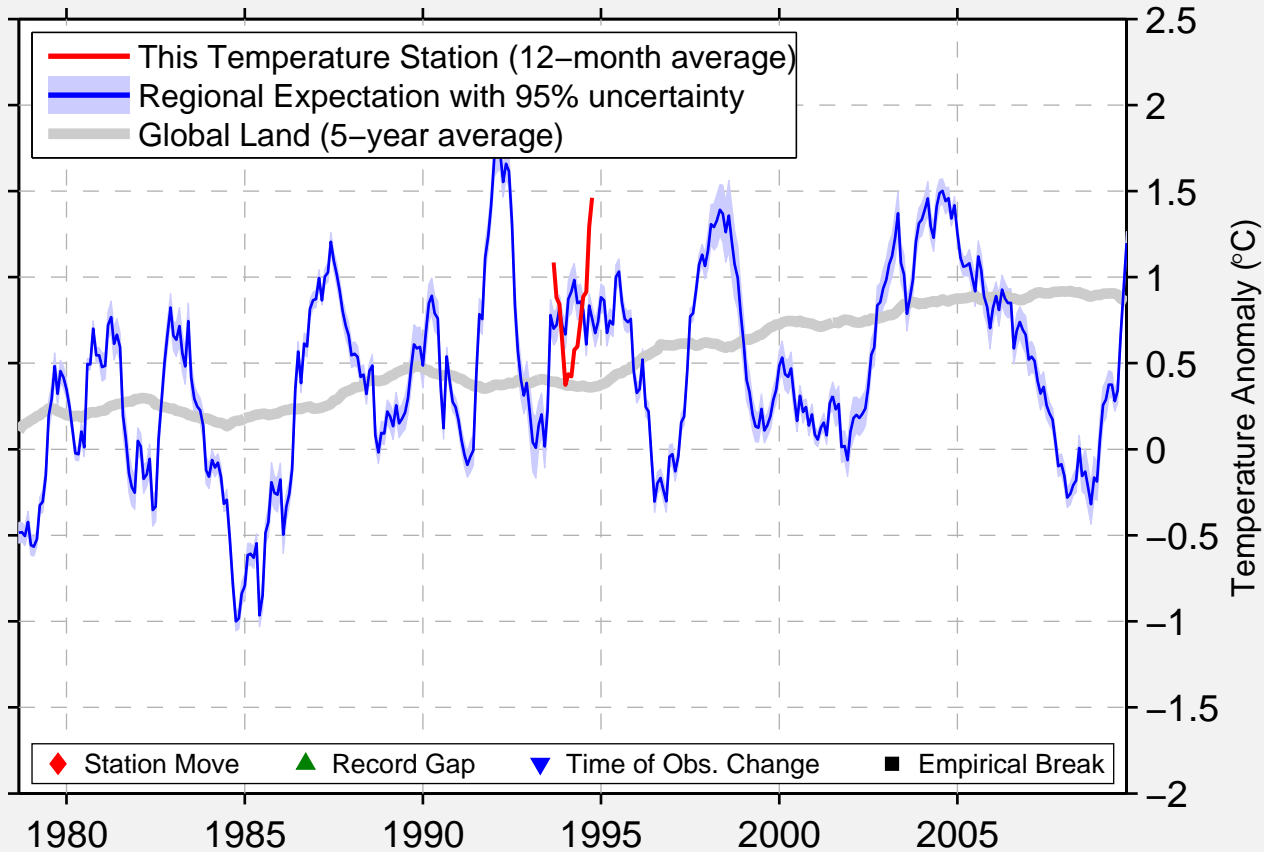

WEST VAN CYPRESS

49.350 N, 123.183 W (Canada)

Data Quality Controlled and Aligned at Breakpoints

Berkeley Earth