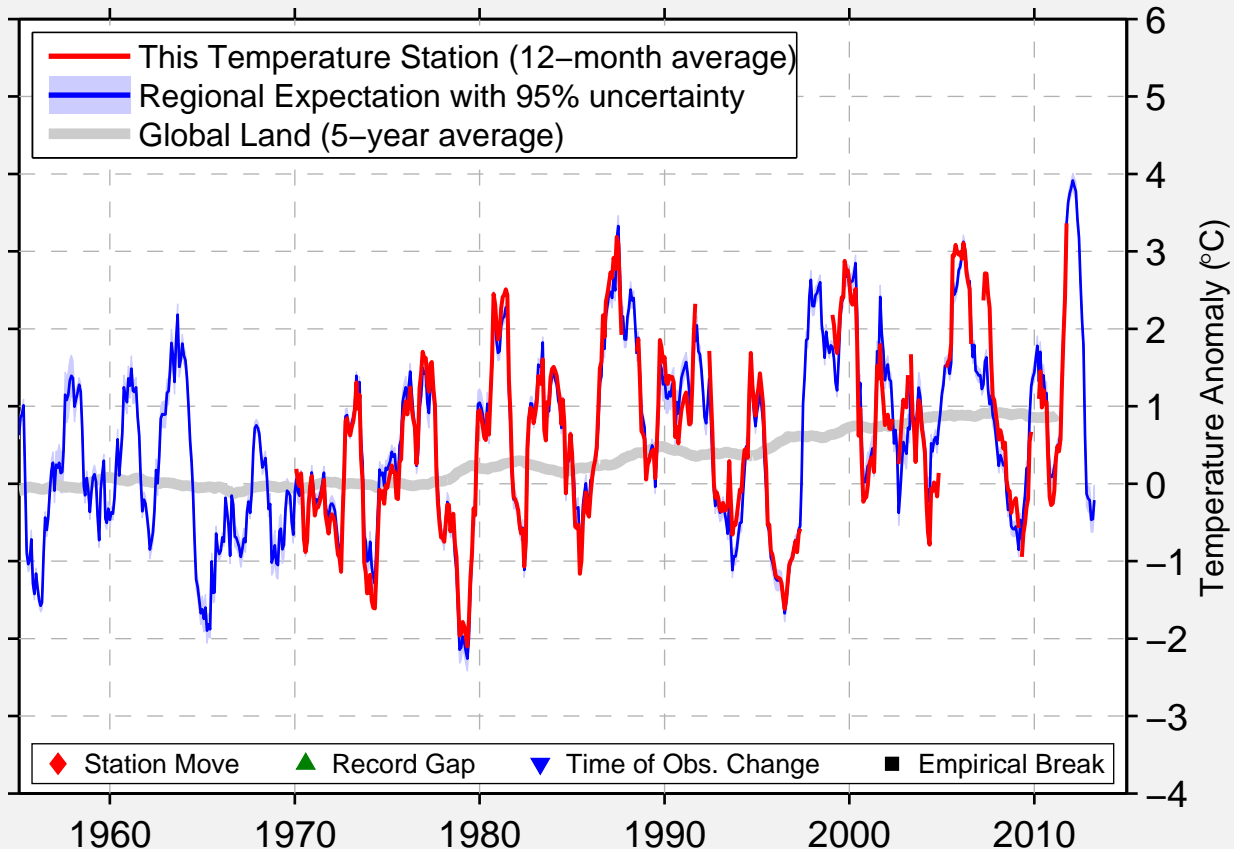

FERTILE

49.330 N, 101.450 W (Canada)

Data Quality Controlled and Aligned at Breakpoints

Berkeley Earth