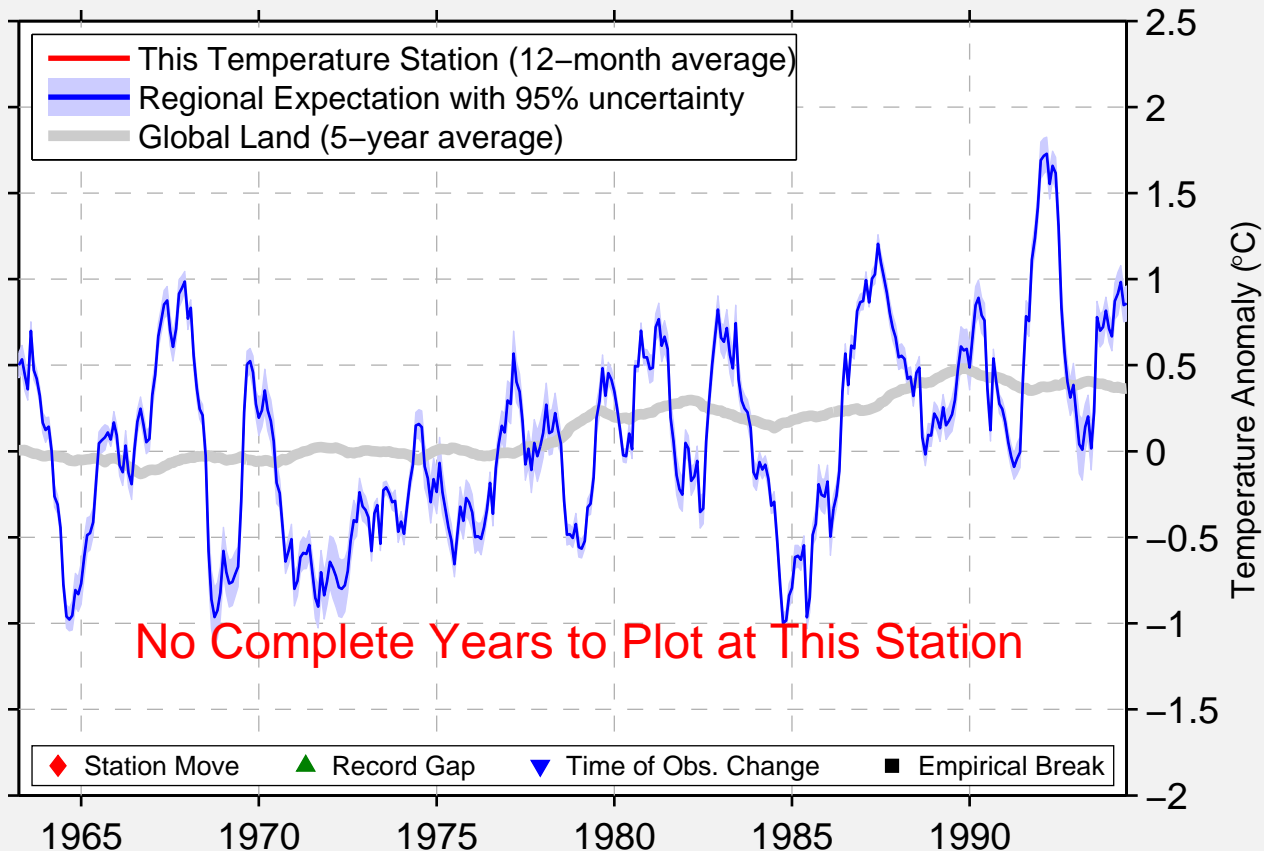

# BOWEN ISL ARBUTUS BAY

49.330 N, 123.380 W (Canada)

No Complete Years to Plot at This Station

◆ Station Move    ▲ Record Gap    ▼ Time of Obs. Change    ■ Empirical Break