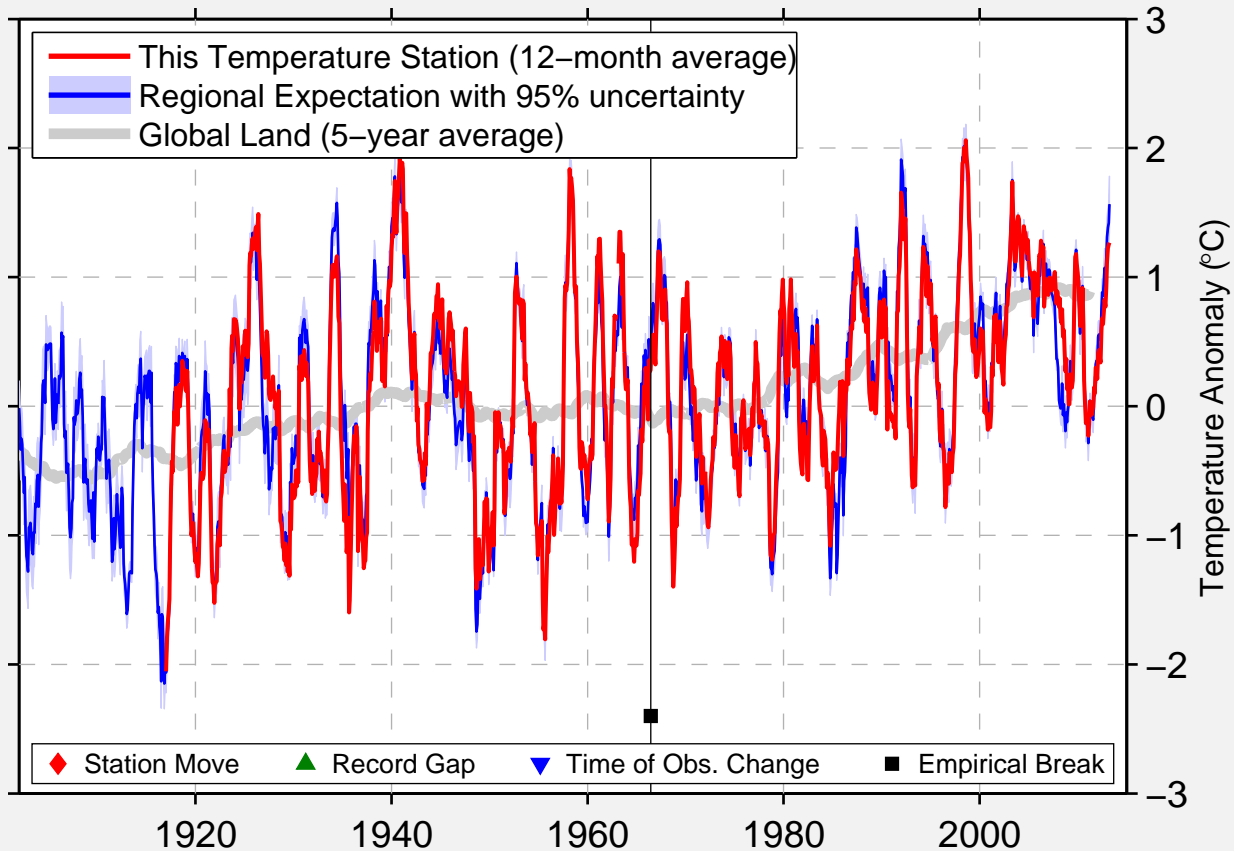

CASTLEGAR BCHPA DAM

49.327 N, 117.709 W (Canada)

Data Quality Controlled and Aligned at Breakpoints

Berkeley Earth