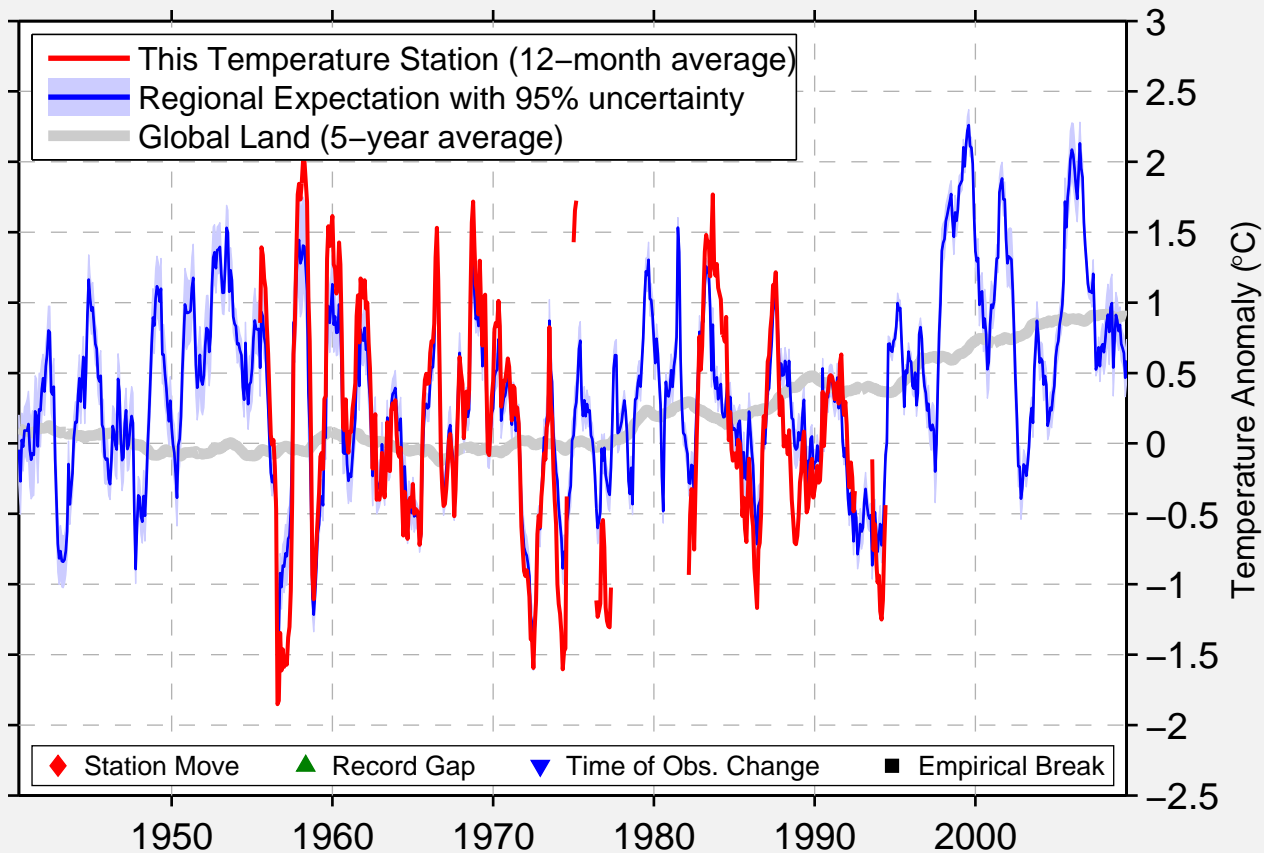

LABRIEVILLE B1,QU  
49.300 N, 69.550 W (Canada)

Data Quality Controlled and Aligned at Breakpoints

Berkeley Earth