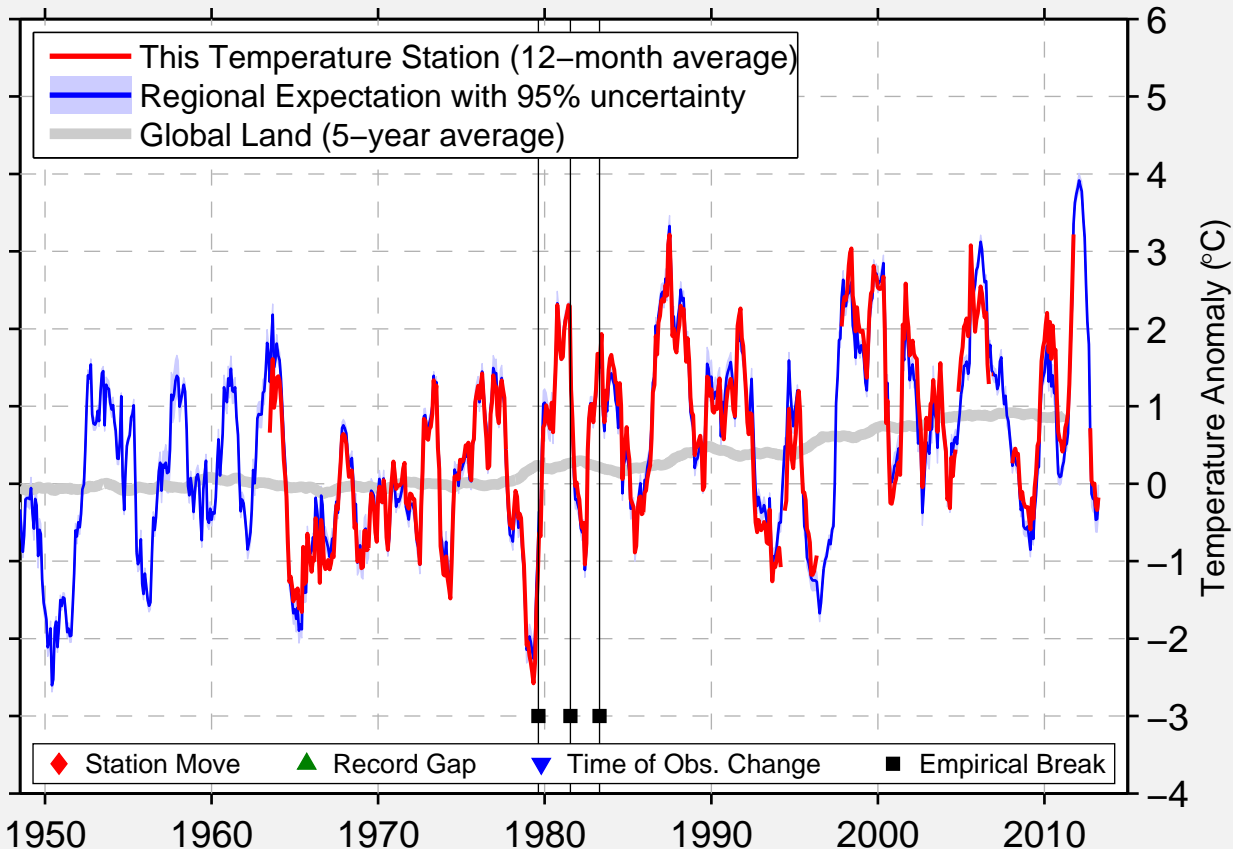

BALDUR

49.300 N, 99.330 W (Canada)

Data Quality Controlled and Aligned at Breakpoints

Berkeley Earth