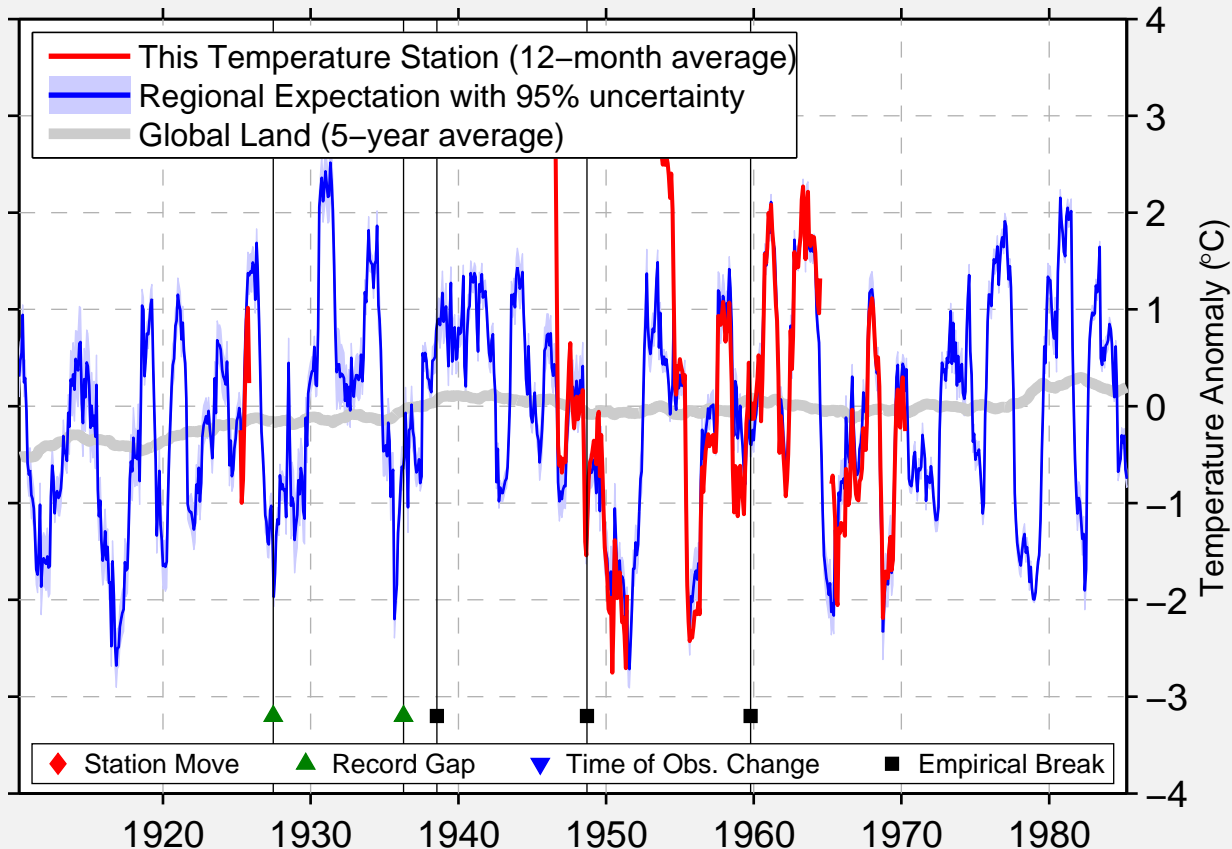

CONSUL

49.300 N, 109.520 W (Canada)

Data Quality Controlled and Aligned at Breakpoints

Berkeley Earth