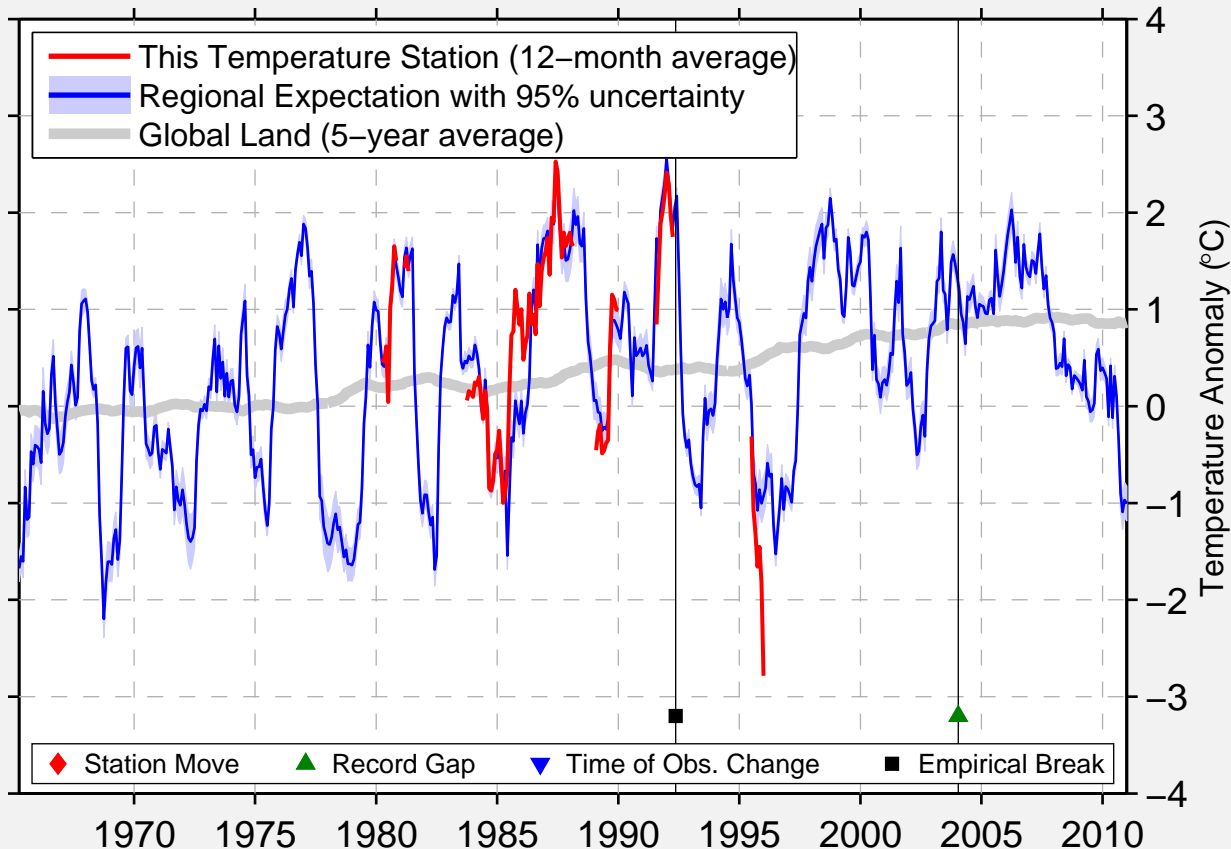

# WARNER WEST

49.280 N, 112.230 W (Canada)

Data Quality Controlled and Aligned at Breakpoints

Berkeley Earth