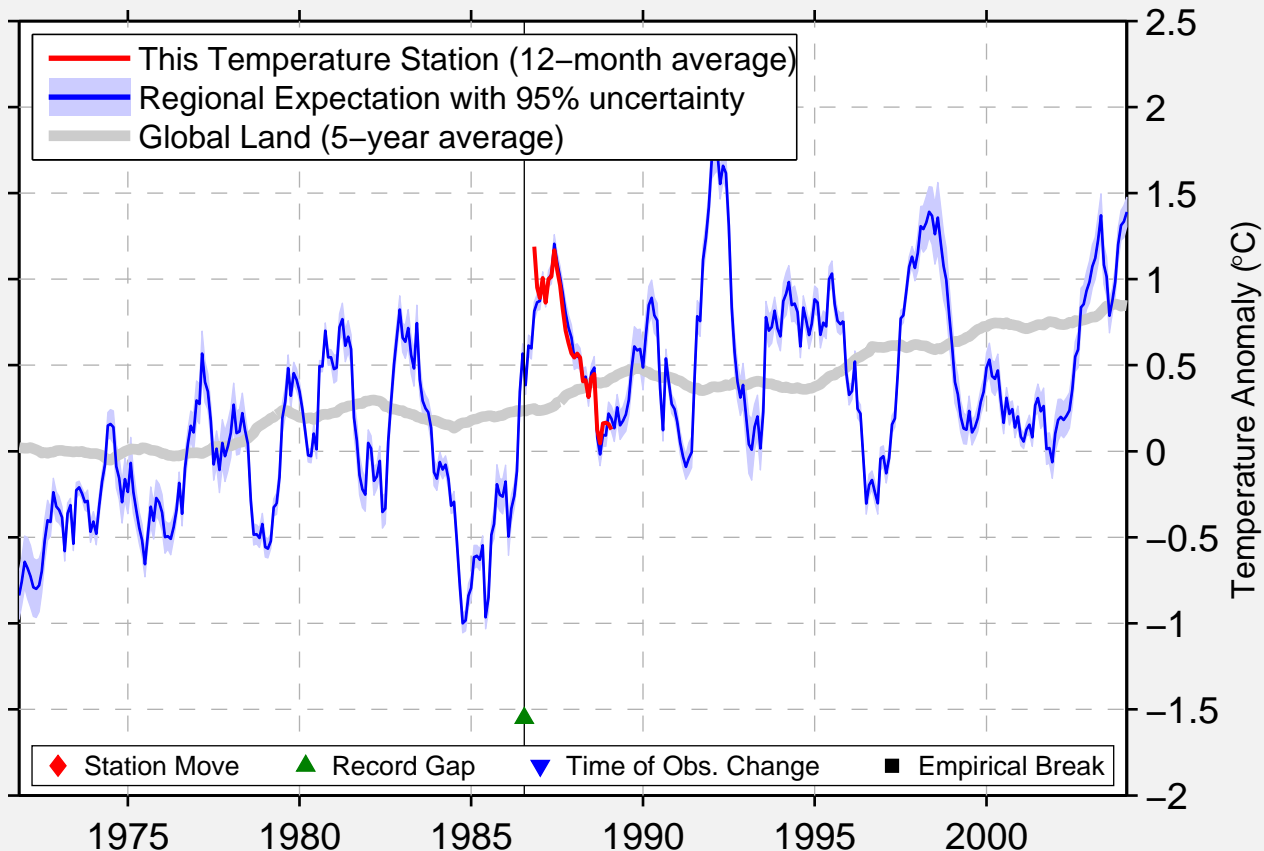

PORT MOODY CENTRE

49.280 N, 122.850 W (Canada)

Data Quality Controlled and Aligned at Breakpoints

Berkeley Earth