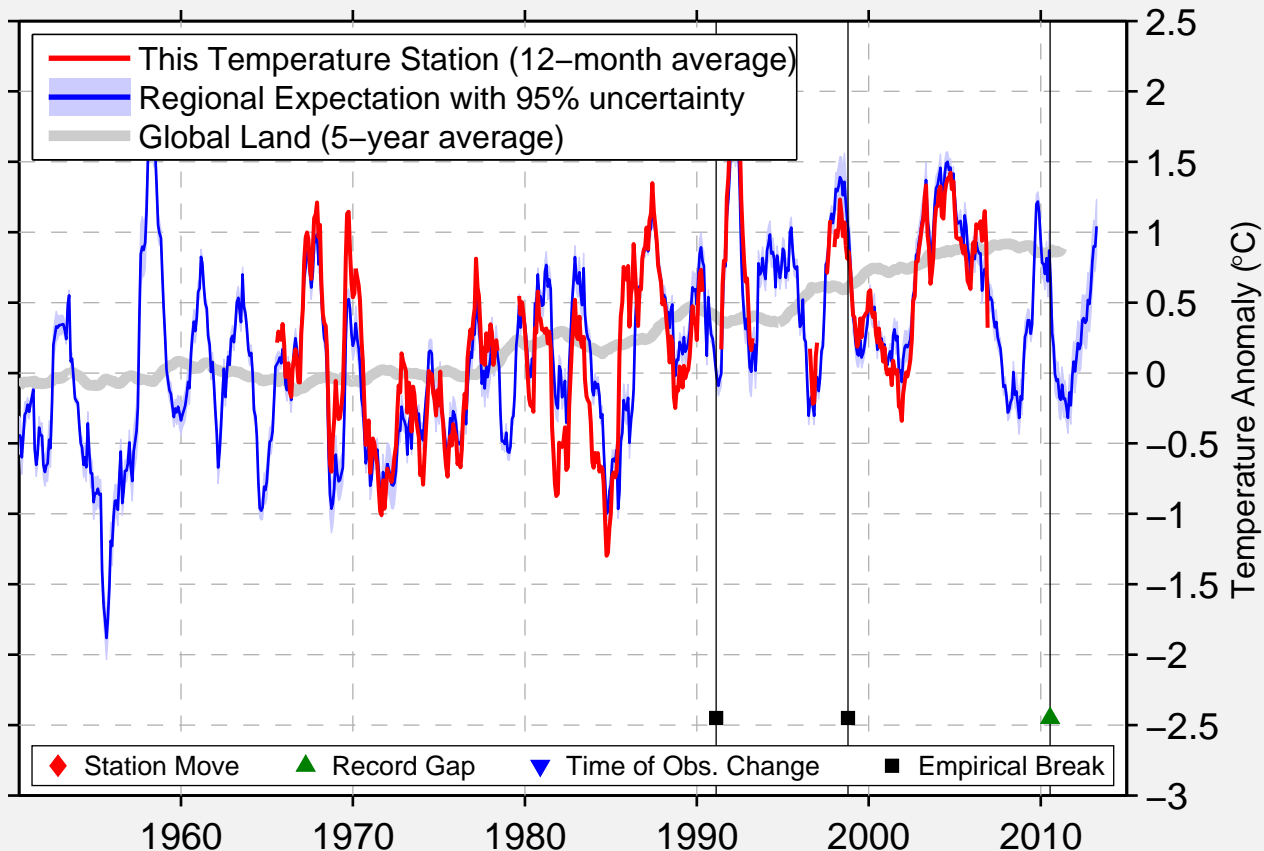

BURNABY SIMON FRASER U

49.280 N, 122.920 W (Canada)

Data Quality Controlled and Aligned at Breakpoints

Berkeley Earth