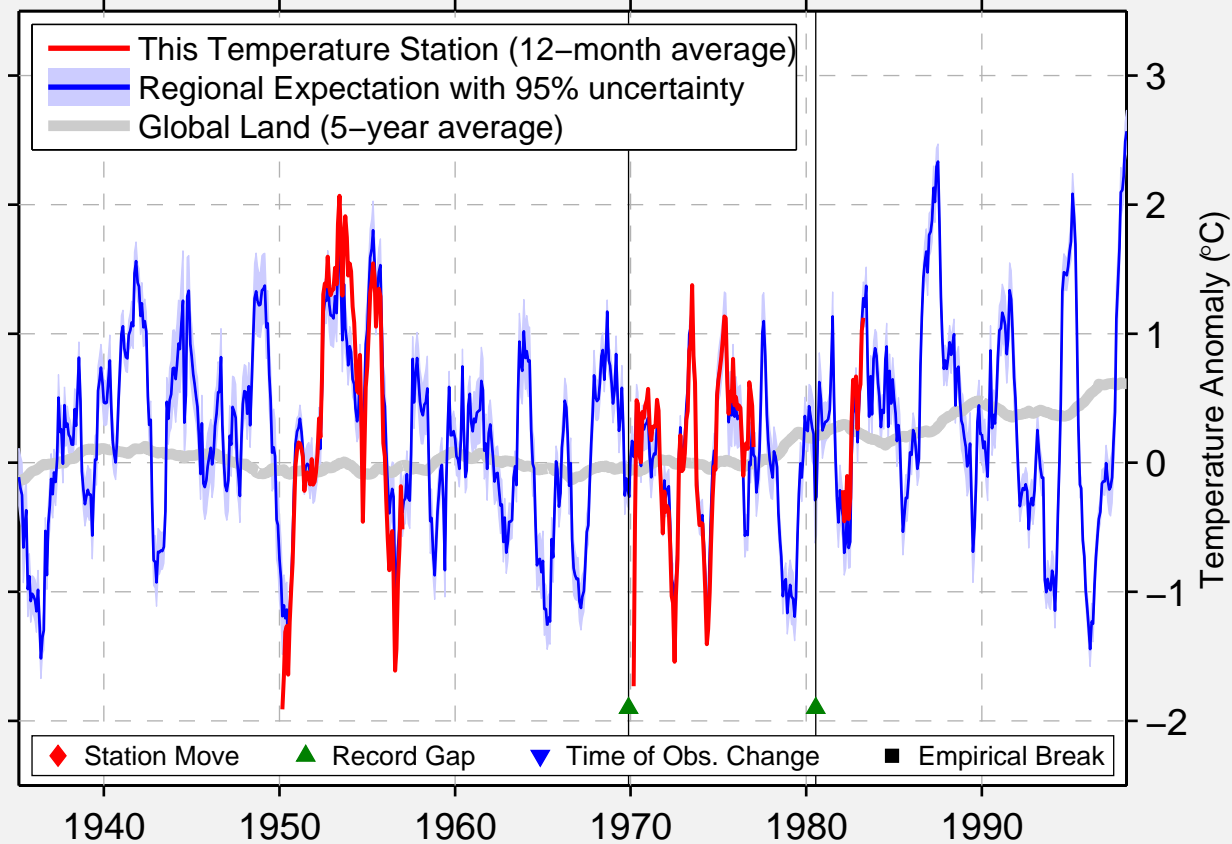

CARAMAT, ON

49.270 N, 85.830 W (Canada)

Data Quality Controlled and Aligned at Breakpoints

Berkeley Earth