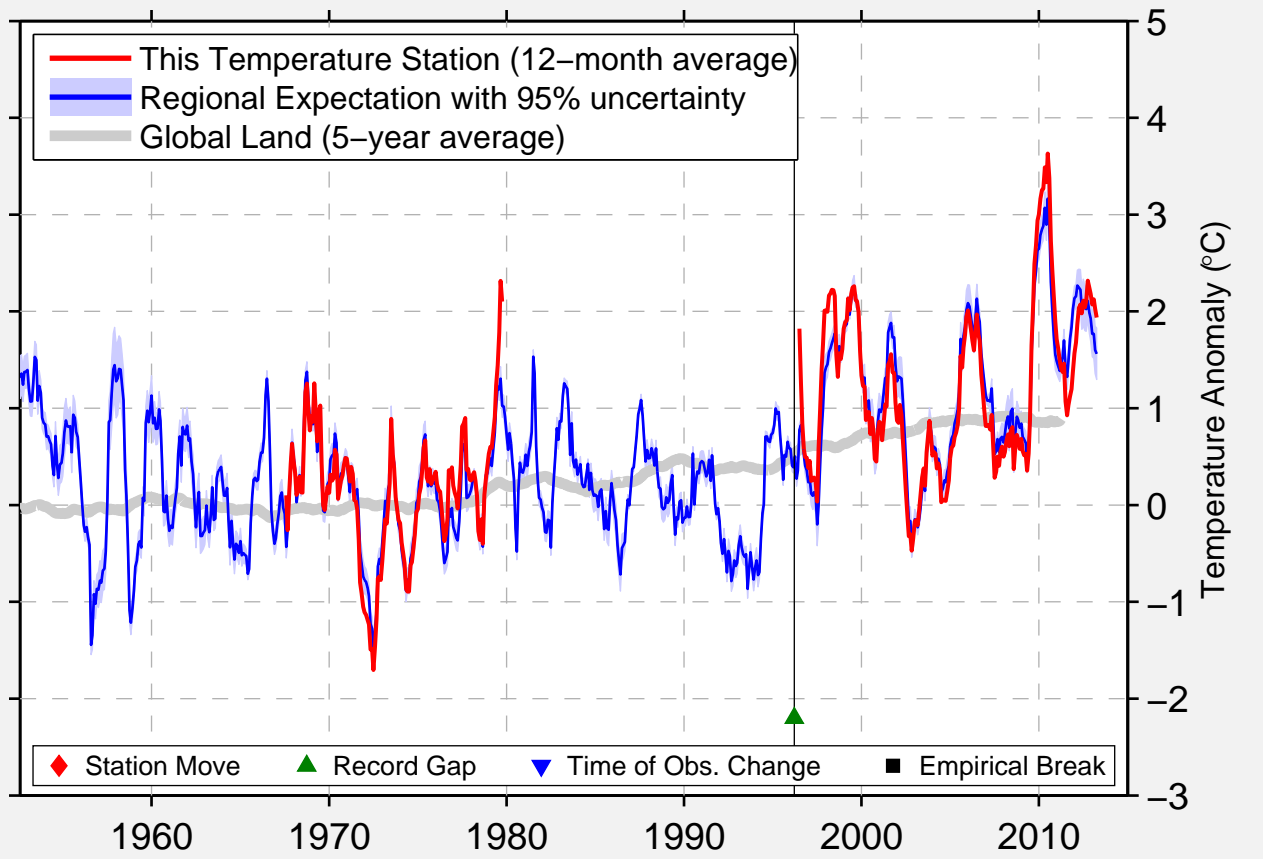

# BAIE COMEAU CS

49.267 N, 68.150 W (Canada)

Data Quality Controlled and Aligned at Breakpoints

Berkeley Earth