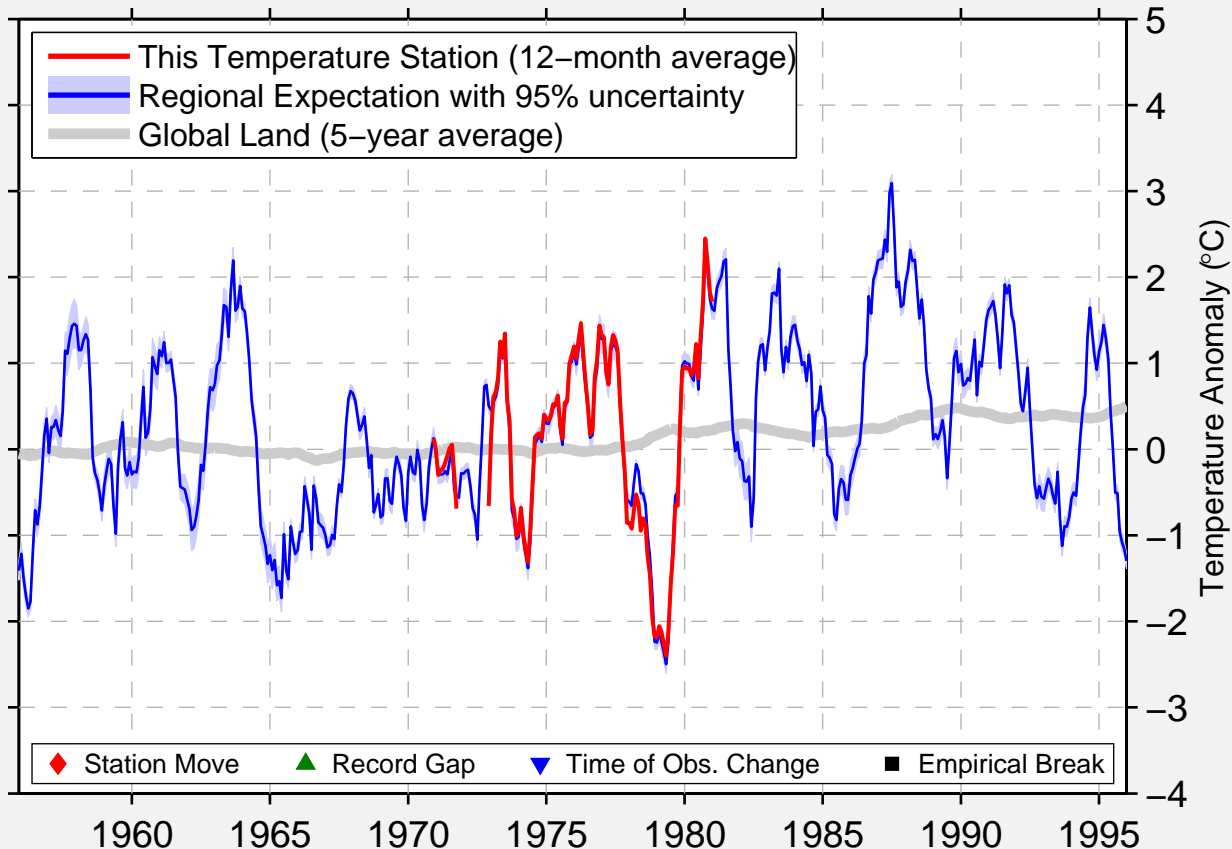

MANITOU STRANGE

49.260 N, 98.500 W (Canada)

Data Quality Controlled and Aligned at Breakpoints

Berkeley Earth