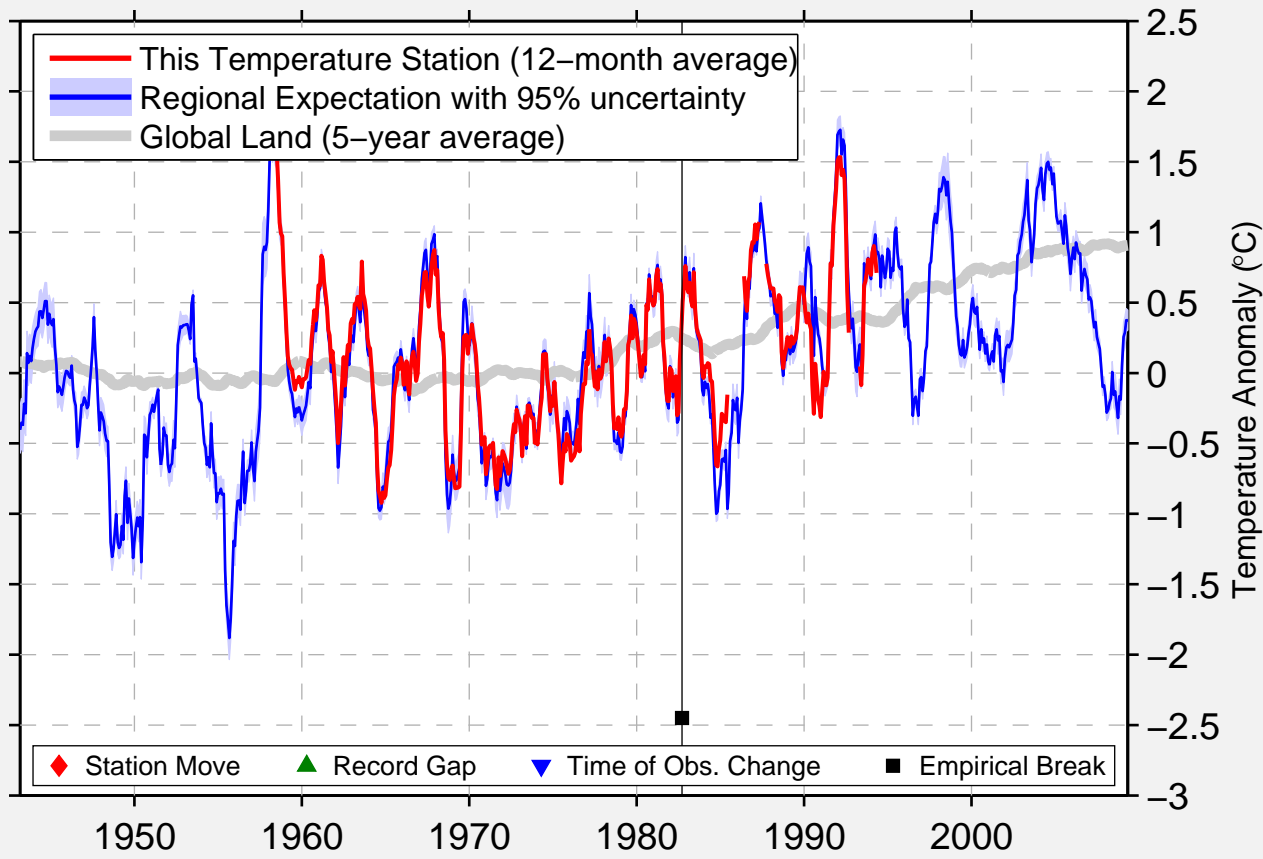

# VANCOUVER UBC

49.250 N, 123.250 W (Canada)

◆ Station Move    ▲ Record Gap    ▼ Time of Obs. Change    ■ Empirical Break