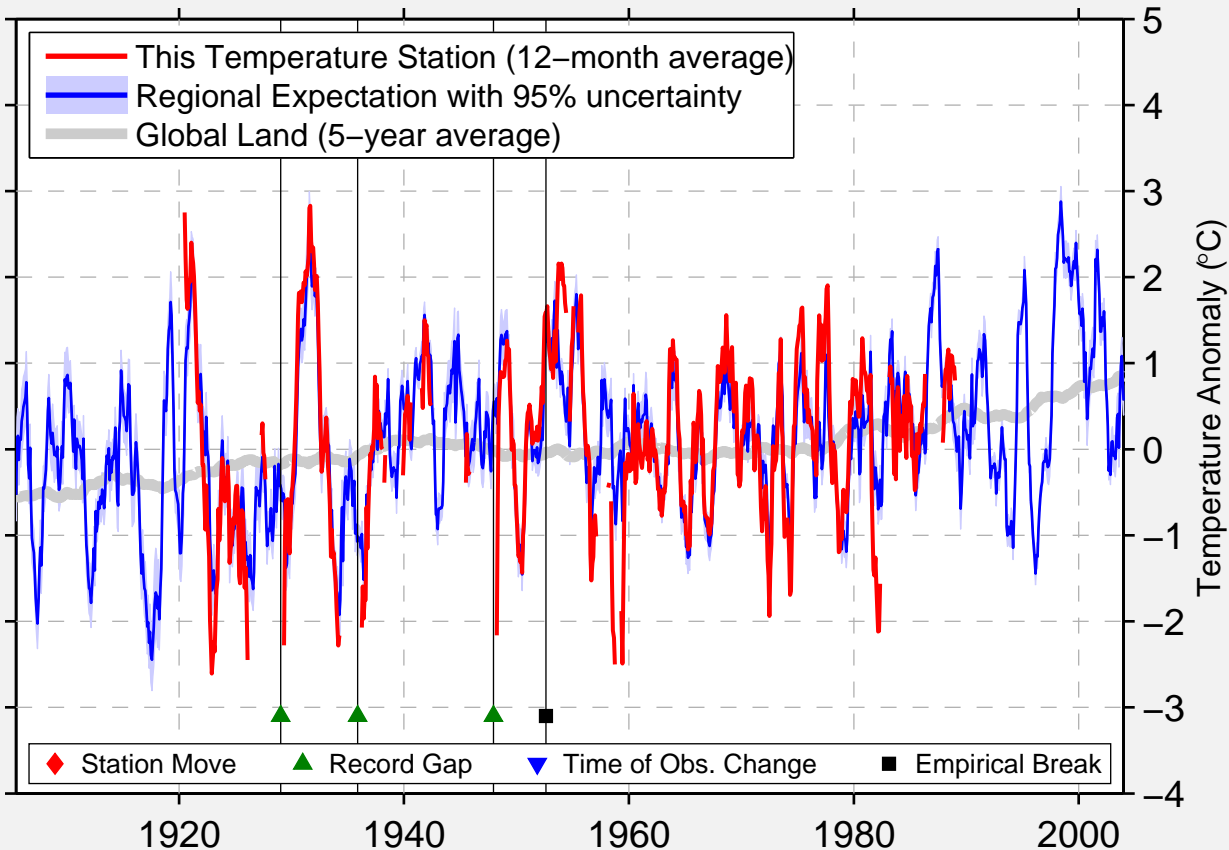

HORNEPAYNE, ON

49.230 N, 84.800 W (Canada)

Data Quality Controlled and Aligned at Breakpoints

Berkeley Earth