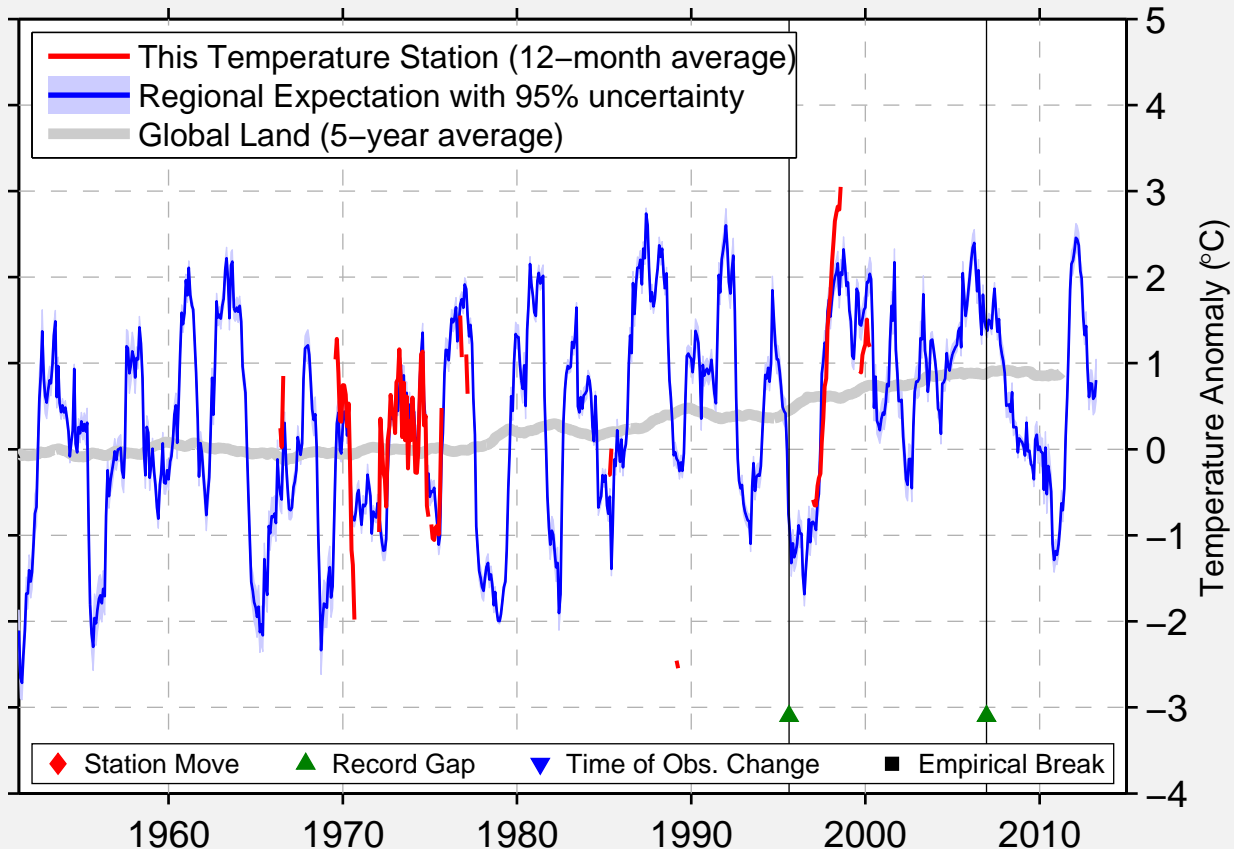

# ALTAWAN

49.230 N, 110.020 W (Canada)

Data Quality Controlled and Aligned at Breakpoints

Berkeley Earth