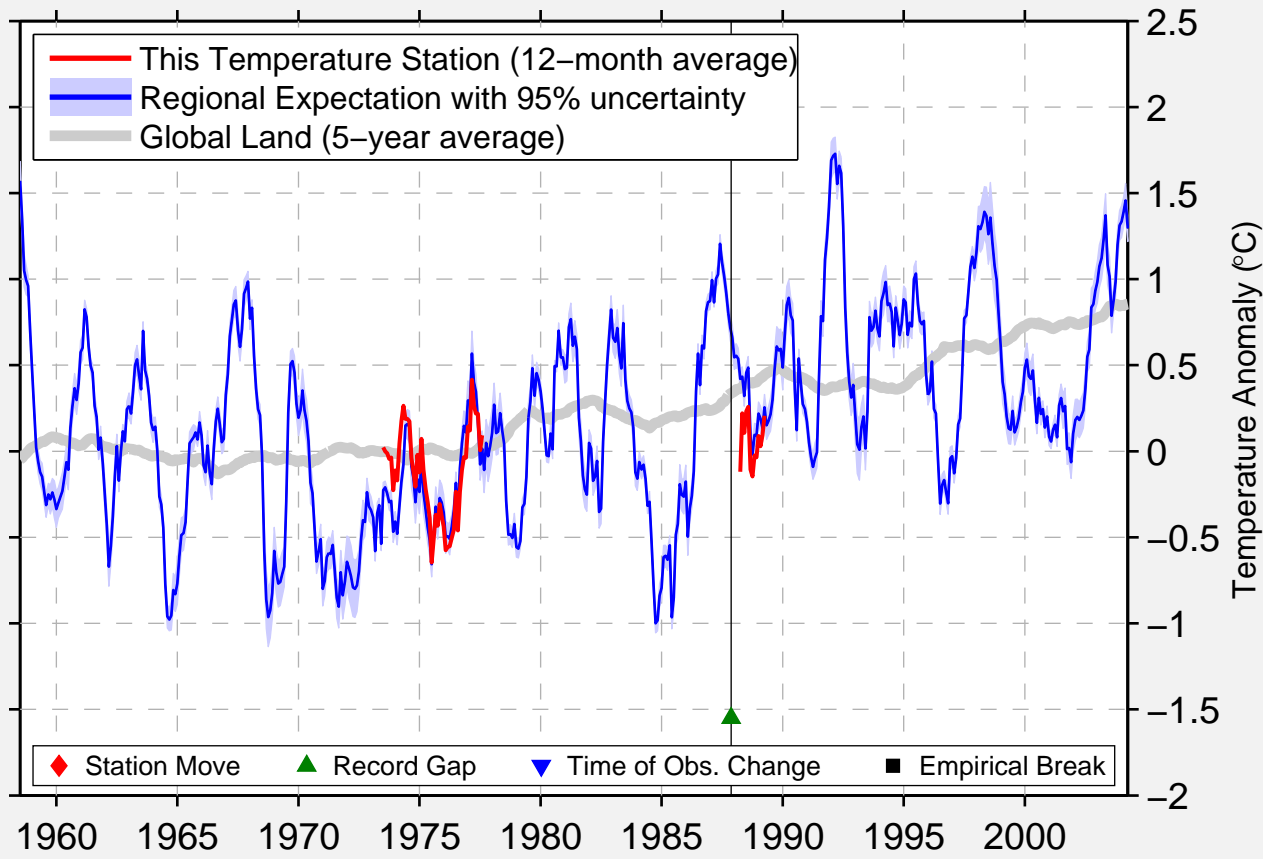

# MAPLE RIDGE

49.230 N, 122.620 W (Canada)

Data Quality Controlled and Aligned at Breakpoints

Berkeley Earth