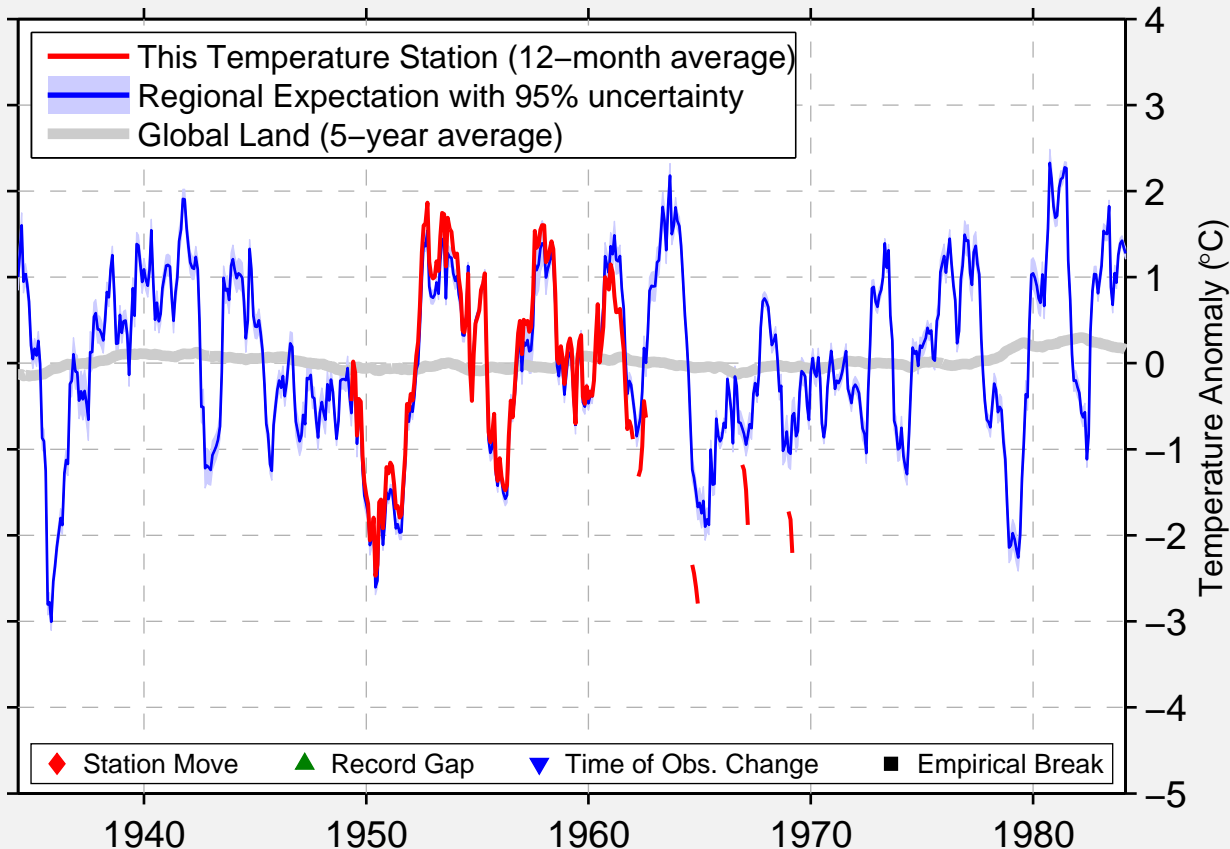

# BOISSEVAIN 2

49.220 N, 100.080 W (Canada)

Data Quality Controlled and Aligned at Breakpoints

Berkeley Earth