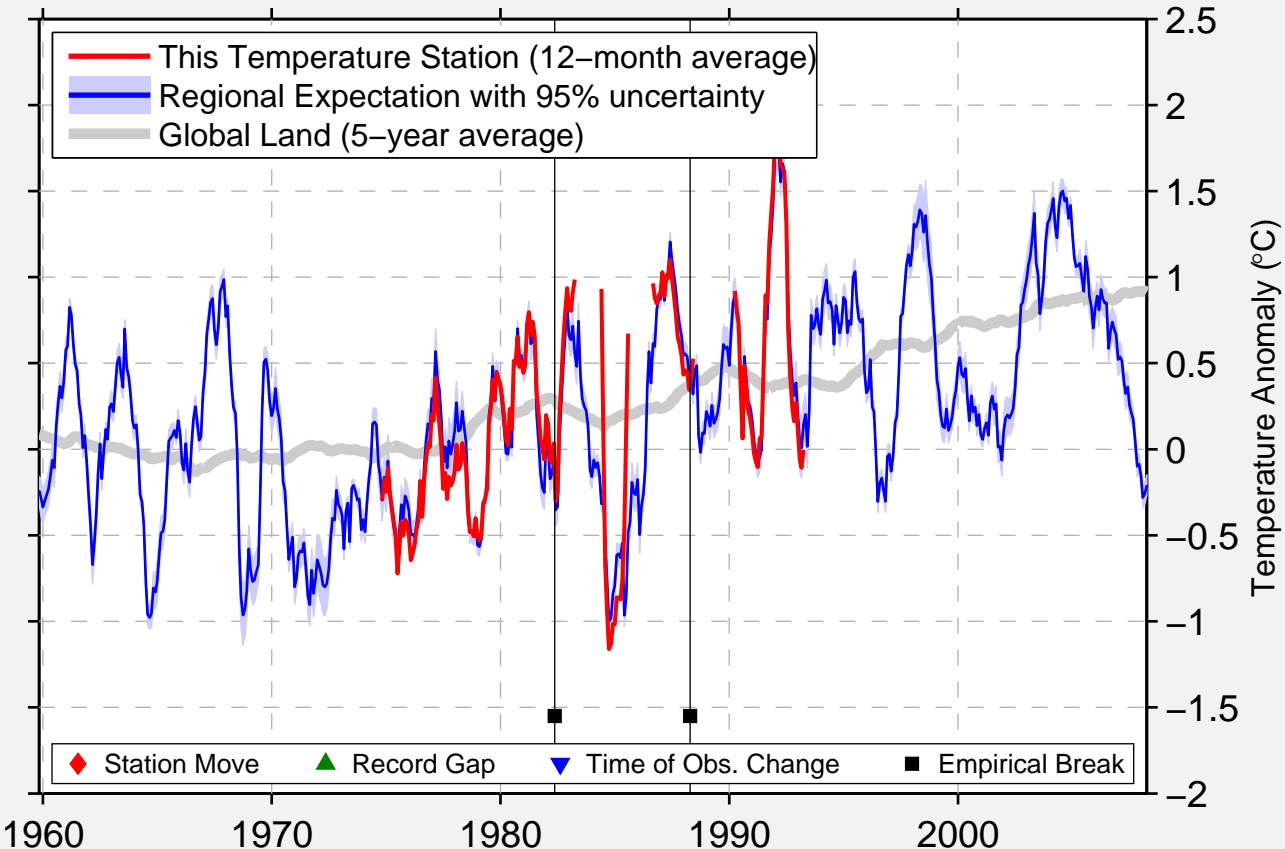

PITT MEADOWS STP

49.220 N, 122.680 W (Canada)

Data Quality Controlled and Aligned at Breakpoints

Berkeley Earth